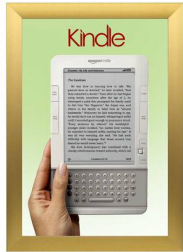

SwingSnaps Snap Open Poster Frame 20x24 (2 1/2" Wide Edge Profile)

FOR CURRENT PRICING, VISIT THE ID # LISTED ABOVE
FREE SHIPPING

Product Details

- 20 x 24 poster snap frame ships **fully assembled**
- Poster Holder for 20x24 Poster Size
- Quick-Changing, all 4 frame rails snap-open for easy poster changes
- Front Loading Frame for posters and other signage
- Aluminum Snap Frame Profile: 2 1/2" Wide
- Narrow profile offers 3/4" overall off the wall depth
- Accepts printed 20 x 24 signs and posters up to 1/16" thick
- Viewable Area: Moulding overlaps poster insert by 1/2" all around
- (3) Aluminum snap frame finishes available
- (1) Cherry wood simulated snap frame finish (faux wood)
- .040 Backing Board: Thin, durable backer board provides rigidity for your poster
- .020 clear PETG overlay is included to protect your poster insert
- No Tools! All four frame sides snap-open easily by hand
- SwingSnap poster frames can mount either **Portrait or Landscape**
- Installs Easily: Punched holes in frame allow for easy surface mounting
- Mounting hardware (screws) is included
- Custom snap poster frame sizes available

SATIN SILVER

- Aluminum snap-open displays are for ****INDOOR** or ****OUTDOOR** use

****Make sure you laminate your insert material if going outdoors**
****Poster Snap Frames are weather resistant...not water-proof**

SATIN GOLD

Ceiling Mount Ordering Options

- **Common Applications:** Displaying "suspended" advertisements or menu's in front of windows or behind a counter or cash wrap is a great way to grab someone's attention and drive traffic and sales to your place of business.