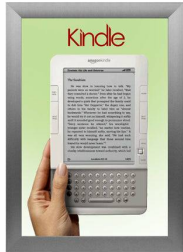

SwingSnaps Snap Open Poster Frame 20x24 (2 1/2" Wide Edge Profile)

FOR CURRENT PRICING, VISIT THE ID # LISTED ABOVE
FREE SHIPPING

Product Details

- 20 x 24 poster snap frame ships **fully assembled**
- Poster Holder for 20x24 Poster Size
- Quick-Changing, all 4 frame rails snap-open for easy poster changes
- Front Loading Frame for posters and other signage
- Aluminum Snap Frame Profile: 2 1/2" Wide
- Narrow profile offers 3/4" overall off the wall depth
- Accepts printed 20 x 24 signs and posters up to 1/16" thick
- Viewable Area: Moulding overlaps poster insert by 1/2" all around
- (3) Aluminum snap frame finishes available
- (1) Cherry wood simulated snap frame finish (faux wood)
- .040 Backing Board: Thin, durable backer board provides rigidity for your poster
- .020 clear PETG overlay is included to protect your poster insert
- No Tools! All four frame sides snap-open easily by hand
- SwingSnap poster frames can mount either **Portrait or Landscape**
- Installs Easily: Punched holes in frame allow for easy surface mounting
- Mounting hardware (screws) is included
- Custom snap poster frame sizes available

SATIN SILVER

- Aluminum snap-open displays are for ****INDOOR** or ****OUTDOOR** use

****Make sure you laminate your insert material if going outdoors**
****Poster Snap Frames are weather resistant...not water-proof**

SATIN GOLD

Ceiling Mount Ordering Options

- **Common Applications:** Displaying "suspended" advertisements or menu's in front of windows or behind a counter or cash wrap is a great way to grab someone's attention and drive traffic and sales to your place of business.