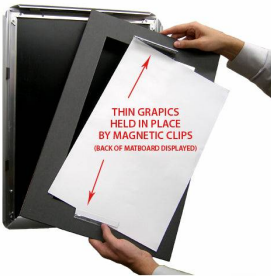

## Designer Snap Frames for Posters 24x36 | 1" Wide Matboard

FOR CURRENT PRICING, VISIT THE ID # LISTED ABOVE

1" VIEWABLE  
MATBOARD

### Product Details

- **24x36 Poster Snap Frame**
- Aluminum Snap Frame with 1" Matboard Border
- Snap frames **24 x 36** ships **fully assembled**
- Quick-Changing, all 4 frame rails snap-open for easy poster changes
- Holds **24x36** poster or sign size
- Snap Frame Profile: **1 1/4" Wide**
- **Narrow profile offers 11/16"** overall off the wall depth
- Accepts printed material up to **1/16" thick**
- **8** Aluminum snap frame finishes available
- **.040** Backing Board: Thin, durable backer board provides rigidity for your poster
- **.020** clear PETG overlay is included to protect your poster insert
- **No Tools!** All four frame sides snap-open easily by hand
- SwingSnap poster frames can mount either **Portrait or Landscape**
- Installs Easily: Punched holes in frame allow for easy surface mounting
- Hanging hardware (screws) are included
- **All Snap Poster Frames Shipped ASSEMBLED**
- Designer snap-open poster sign frames 24x36 **for INDOOR USE ONLY**

### Matboards Create Numerous Benefits

- The 1" wide Mat Border provides an upscale touch to your 24 x 36 poster insert with greater impact.
- Re-Printing of smaller size inserts will have cost savings.
- You can change your Mat Border colors anytime, and create an entire new look for your interior.