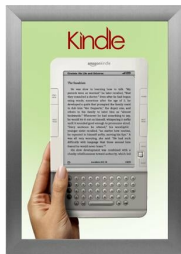

SwingSnaps Snap Open Poster Frame 11x17 (2 1/2" Wide Edge Profile)

FOR CURRENT PRICING, VISIT THE ID # LISTED ABOVE
FREE SHIPPING

11x17 FRAME (PICTURES SHOWN, NOT TO SCALE)

2 1/2" WIDE PROFILE

SATIN SILVER

Wide Edge Poster Snap Frame 11 x 17 Product Details

- 11 x 17 poster snap frame ships **fully assembled**
- Poster Holder for 11x17 Poster Size
- Quick-Changing, all 4 frame rails snap-open for easy poster changes
- Front Loading Frame for posters and other signage
- Aluminum Snap Frame Profile: 2 1/2" Wide
- Narrow profile offers 3/4" overall off the wall depth
- Accepts printed 11 x 17 signs and posters up to 1/16" thick
- Viewable Area: Moulding overlaps poster insert by 1/2" all around
- (3) Aluminum snap frame finishes available
- (1) Cherry wood simulated snap frame finish (faux wood)
- .040 Backing Board: Thin, durable backer board provides rigidity for your poster
- .020 clear PETG overlay is included to protect your poster insert
- No Tools! All four frame sides snap-open easily by hand
- SwingSnap poster frames can mount either **Portrait or Landscape**
- Installs Easily: Punched holes in frame allow for easy surface mounting
- Mounting hardware (screws) is included
- Custom snap poster frame sizes available