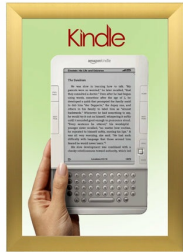

- Aluminum snap-open displays are for ****INDOOR** or ****OUTDOOR** use

**Make sure you laminate your insert material if going outdoors
**Poster Snap Frames are weather resistant...not water-proof

SATIN GOLD