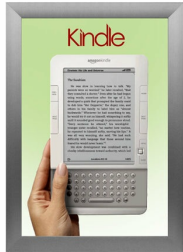

Product Details

- 12 x 36 poster snap frame ships **fully assembled**
- Poster Holder for 12x36 Poster Size
- Quick-Changing, all 4 frame rails snap-open for easy poster changes
- Front Loading Frame for posters and other signage
- Aluminum Snap Frame Profile: 2 1/2" Wide
- Narrow profile offers 3/4" overall off the wall depth
- Accepts printed 12 x 36 signs and posters up to 1/16" thick
- Viewable Area: Moulding overlaps poster insert by 1/2" all around
- (3) Aluminum snap frame finishes available
- (1) Cherry wood simulated snap frame finish (faux wood)
- .040 Backing Board: Thin, durable backer board provides rigidity for your poster
- .020 clear PETG overlay is included to protect your poster insert
- No Tools! All four frame sides snap-open easily by hand
- SwingSnap poster frames can mount either **Portrait or Landscape**
- Installs Easily: Punched holes in frame allow for easy surface mounting
- Mounting hardware (screws) is included
- Custom snap poster frame sizes available

SATIN SILVER