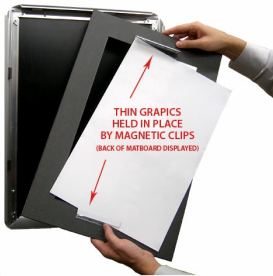

## Designer Snap Frames for Posters 27x40 (1" Wide Matboard)

FOR CURRENT PRICING, VISIT THE ID # LISTED ABOVE

1" VIEWABLE  
MATBOARD

## Product Details

- 27x40 Aluminum Snap Frame with 1" Matboard Border
- Poster snap frames 27 x 40 ships **fully assembled**
- Quick-Changing, all 4 frame rails snap-open for easy poster changes
- Holds 27x40 poster or sign
- Snap Frame Profile: 1 1/4" Wide
- Narrow profile offers 11/16" overall off the wall depth
- Accepts printed material up to 1/16" thick
- (9) Aluminum snap frame finishes available
- .040 Backing Board: Thin, durable backer board provides rigidity for your poster
- .020 clear PETG overlay is included to protect your poster insert
- No Tools! All four frame sides snap-open easily by hand
- SwingSnap poster frames can mount either **Portrait or Landscape**
- Installs Easily: Punched holes in frame allow for easy surface mounting
- Hanging hardware (screws) are included

- All Snap Poster Frames Shipped **ASSEMBLED**
- Designer snap-open sign frames are for **INDOOR USE ONLY**