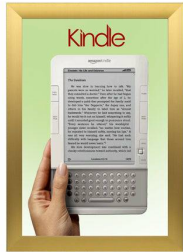

Ceiling Mount Options

Typical Applications: Displaying "suspended" advertisements or menus in front of windows or behind a counter or cash wrap is a great way to grab someone's attention and drive traffic and sales to your place of business.

- We offer the option to install "D" Rings on the Snap Frame. This allows you to suspend your frame from the ceiling.
- Both the short and long sides will have "D" Rings installed, allowing you to hang and display your snap frame in Portrait or Landscape orientation.
- You have the choice of silver chain links in 2 FEET, 4 FEET, or 6 FEET Lengths.
- Custom color chains and lengths are available upon request.
- Due to the variety of ceiling surfaces, we advise you to purchase the appropriate hooks at your local hardware store. **We DO NOT** include or offer the Ceiling Hooks to which the Chains will attach.

SATIN GOLD