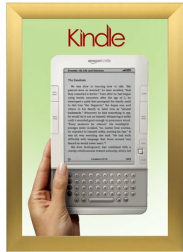

SwingSnaps Snap Open Poster Frame 27x39 (2 1/2" Wide Edge Profile)

FOR CURRENT PRICING, VISIT THE ID # LISTED ABOVE
FREE SHIPPING

Product Details

SATIN SILVER

SATIN GOLD

- 27 x 39 poster snap frame ships **unassembled** for cost savings
- Poster Holder for 27x39 Poster Size
- Quick-Changing, all 4 frame rails snap-open for easy poster changes
- Front Loading Frame for posters and other signage
- Aluminum Snap Frame Profile: 2 1/2" Wide
- Narrow profile offers 3/4" overall off the wall depth
- Accepts printed 27 x 39 signs and posters up to 1/16" thick
- Viewable Area: Moulding overlaps poster insert by 1/2" all around
- (3) Aluminum snap frame finishes available
- (1) Cherry wood simulated snap frame finish (faux wood)
- .040 Backing Board: Thin, durable backer board provides rigidity for your poster
- .020 clear PETG overlay is included to protect your poster insert
- No Tools! All four frame sides snap-open easily by hand
- SwingSnap poster frames can mount either **Portrait or Landscape**
- Installs Easily: Punched holes in frame allow for easy surface mounting
- Mounting hardware (screws) is included
- Custom snap poster frame sizes available