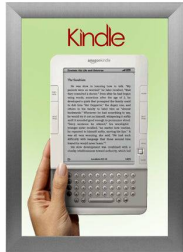

SwingSnaps Snap Open Poster Frame 27x39 (2 1/2" Wide Edge Profile)

FOR CURRENT PRICING, VISIT THE ID # LISTED ABOVE
FREE SHIPPING

Product Details

- 27 x 39 poster snap frame ships **unassembled** for cost savings
- Poster Holder for 27x39 Poster Size
- Quick-Changing, all 4 frame rails snap-open for easy poster changes
- Front Loading Frame for posters and other signage
- Aluminum Snap Frame Profile: 2 1/2" Wide
- Narrow profile offers 3/4" overall off the wall depth
- Accepts printed 27 x 39 signs and posters up to 1/16" thick
- Viewable Area: Moulding overlaps poster insert by 1/2" all around
- (3) Aluminum snap frame finishes available
- (1) Cherry wood simulated snap frame finish (faux wood)
- .040 Backing Board: Thin, durable backer board provides rigidity for your poster
- .020 clear PETG overlay is included to protect your poster insert
- No Tools! All four frame sides snap-open easily by hand
- SwingSnap poster frames can mount either **Portrait or Landscape**
- Installs Easily: Punched holes in frame allow for easy surface mounting
- Mounting hardware (screws) is included
- Custom snap poster frame sizes available

SATIN SILVER

- Aluminum snap-open displays are for ****INDOOR or **OUTDOOR** use

****Make sure you laminate your insert material if going outdoors**
****Poster Snap Frames are weather resistant...not water-proof**

SATIN GOLD

Ceiling Mount Ordering Options

- **Common Applications:** Displaying "suspended" advertisements or menu's in front of windows or behind a counter or cash wrap is a great way to grab someone's attention and drive traffic and sales to your place of business.