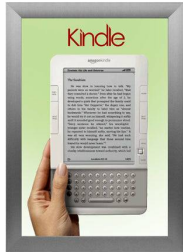

SwingSnaps Snap Open Poster Frame 27x39 (2 1/2" Wide Edge Profile)

FOR CURRENT PRICING, VISIT THE ID # LISTED ABOVE
FREE SHIPPING

Product Details

- 27 x 39 poster snap frame ships **unassembled** for cost savings
- Poster Holder for 27x39 Poster Size
- Quick-Changing, all 4 frame rails snap-open for easy poster changes
- Front Loading Frame for posters and other signage
- Aluminum Snap Frame Profile: 2 1/2" Wide
- Narrow profile offers 3/4" overall off the wall depth
- Accepts printed 27 x 39 signs and posters up to 1/16" thick
- Viewable Area: Moulding overlaps poster insert by 1/2" all around
- (3) Aluminum snap frame finishes available
- (1) Cherry wood simulated snap frame finish (faux wood)
- .040 Backing Board: Thin, durable backer board provides rigidity for your poster
- .020 clear PETG overlay is included to protect your poster insert
- No Tools! All four frame sides snap-open easily by hand
- SwingSnap poster frames can mount either **Portrait or Landscape**
- Installs Easily: Punched holes in frame allow for easy surface mounting
- Mounting hardware (screws) is included
- Custom snap poster frame sizes available

SATIN SILVER

- Aluminum snap-open displays are for ****INDOOR** or ****OUTDOOR** use

****Be sure to laminate your insert material if going outdoors.**
****Poster Snap Frames are weather-resistant. Not waterproof**

Ceiling Mount Options

Typical Applications: Displaying "suspended" advertisements or menus in front of windows or behind a counter or cash wrap is a great way to grab someone's attention and drive traffic and sales to your place of business.