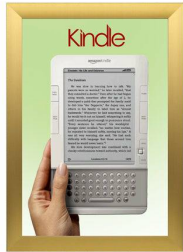

SwingSnaps Snap Open Poster Frame 27x39 (2 1/2" Wide Edge Profile)

FOR CURRENT PRICING, VISIT THE ID # LISTED ABOVE
FREE SHIPPING

Product Details

- 27 x 39 poster snap frame ships **unassembled** for cost savings
- Poster Holder for 27x39 Poster Size
- Quick-Changing, all 4 frame rails snap-open for easy poster changes
- Front Loading Frame for posters and other signage
- Aluminum Snap Frame Profile: 2 1/2" Wide
- Narrow profile offers 3/4" overall off the wall depth
- Accepts printed 27 x 39 signs and posters up to 1/16" thick
- Viewable Area: Moulding overlaps poster insert by 1/2" all around
- (3) Aluminum snap frame finishes available
- (1) Cherry wood simulated snap frame finish (faux wood)
- .040 Backing Board: Thin, durable backer board provides rigidity for your poster
- .020 clear PETG overlay is included to protect your poster insert
- No Tools! All four frame sides snap-open easily by hand
- SwingSnap poster frames can mount either **Portrait or Landscape**
- Installs Easily: Punched holes in frame allow for easy surface mounting
- Mounting hardware (screws) is included
- Custom snap poster frame sizes available

SATIN SILVER

- Aluminum snap-open displays are for ****INDOOR or **OUTDOOR** use

****Make sure you laminate your insert material if going outdoors**
****Poster Snap Frames are weather resistant...not water-proof**

SATIN GOLD

Ceiling Mount Ordering Options

- **Common Applications:** Displaying "suspended" advertisements or menu's in front of windows or behind a counter or cash wrap is a great way to grab someone's attention and drive traffic and sales to your place of business.