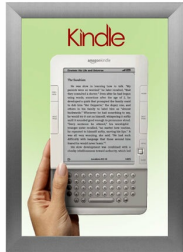

SwingSnaps Snap Open Poster Frame 27x39 (2 1/2" Wide Edge Profile)

FOR CURRENT PRICING, VISIT THE ID # LISTED ABOVE
FREE SHIPPING

Product Details

SATIN SILVER

SATIN GOLD

- 27 x 39 poster snap frame ships **unassembled** for cost savings
- Poster Holder for 27x39 Poster Size
- Quick-Changing, all 4 frame rails snap-open for easy poster changes
- Front Loading Frame for posters and other signage
- Aluminum Snap Frame Profile: 2 1/2" Wide
- Narrow profile offers 3/4" overall off the wall depth
- Accepts printed 27 x 39 signs and posters up to 1/16" thick
- Viewable Area: Moulding overlaps poster insert by 1/2" all around
- (3) Aluminum snap frame finishes available
- (1) Cherry wood simulated snap frame finish (faux wood)
- .040 Backing Board: Thin, durable backer board provides rigidity for your poster
- .020 clear PETG overlay is included to protect your poster insert
- No Tools! All four frame sides snap-open easily by hand
- SwingSnap poster frames can mount either **Portrait or Landscape**
- Installs Easily: Punched holes in frame allow for easy surface mounting
- Mounting hardware (screws) is included
- Custom snap poster frame sizes available