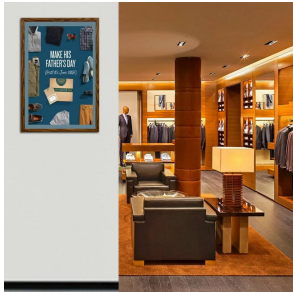

Designer Wood Snap Frames for Posters 11x14 (2" Wide Matboard)

FOR CURRENT PRICING, VISIT THE ID # LISTED ABOVE

Product Details

- 11x14 Snap Frame with 2" Matboard Border
- Poster snap frames 11 x 14 ships **fully assembled**
- Quick-Changing, all 4 frame rails snap-open for easy poster changes
- Holds 11x14 poster or sign
- Snap Frame Profile: 1 1/4" Wide
- Narrow profile offers 11/16" overall off the wall depth
- Accepts printed material up to 1/16" thick
- (3) Faux wood snap frame finishes available
- .040 Backing Board: Thin, durable backer board provides rigidity for your poster
- .020 clear PETG overlay is included to protect your poster insert
- No Tools! All four frame sides snap-open easily by hand
- SwingSnap poster frames can mount either **Portrait or Landscape**
- Installs Easily: Punched holes in frame allow for easy surface mounting
- Hanging hardware (screws) are included

- All Snap Poster Frames Shipped **ASSEMBLED**
- Designer snap-open sign frames are for **INDOOR USE ONLY**

Matboards Create Numerous Benefits

- The 2" wide Mat Border provides an upscale touch to your 11 x 14 poster insert with greater impact.
- Re-Printing of smaller size inserts will have cost savings.
- You can change your Mat Border colors anytime, and create an entire new look for your interior.