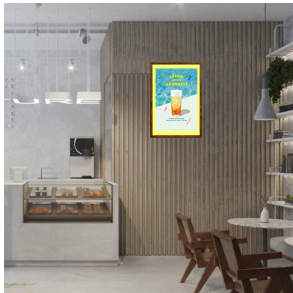

Designer Wood Snap Frames for Posters 11x17 (3" Wide Matboard)

FOR CURRENT PRICING, VISIT THE ID # LISTED ABOVE

Product Details

- 11x17 Snap Frame with 3" Matboard Border
- Poster snap frames 11 x 17 ships **fully assembled**
- Quick-Changing, all 4 frame rails snap-open for easy poster changes
- Holds 11x17 poster or sign
- Snap Frame Profile: 1 1/4" Wide
- Narrow profile offers 11/16" overall off the wall depth
- Accepts printed material up to 1/16" thick
- (3) Faux wood snap frame finishes available
- .040 Backing Board: Thin, durable backer board provides rigidity for your poster
- .020 clear PETG overlay is included to protect your poster insert
- No Tools! All four frame sides snap-open easily by hand
- SwingSnap poster frames can mount either **Portrait or Landscape**
- Installs Easily: Punched holes in frame allow for easy surface mounting
- Hanging hardware (screws) are included

- All Snap Poster Frames Shipped **ASSEMBLED**
- Designer snap-open sign frames are for **INDOOR USE ONLY**

Matboards Create Numerous Benefits

- The 3" wide Mat Border provides an upscale touch to your 11 x 17 poster insert with greater impact.
- Re-Printing of smaller size inserts will have cost savings.
- You can change your Mat Border colors anytime, and create an entire new look for your interior.