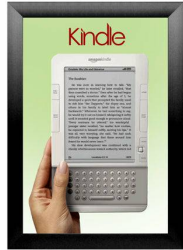

SwingSnaps Snap Open Poster Frame 24x24 (2 1/2" Wide Edge Profile)

FOR CURRENT PRICING, VISIT THE ID # LISTED ABOVE
FREE SHIPPING

SATIN
BLACK

Product Details

- 24 x 24 poster snap frame ships **fully assembled**
- Poster Holder for 24x24 Poster Size
- Quick-Changing, all 4 frame rails snap-open for easy poster changes
- Front Loading Frame for posters and other signage
- Aluminum Snap Frame Profile: 2 1/2" Wide
- Narrow profile offers 3/4" overall off the wall depth
- Accepts printed 24 x 24 signs and posters up to 1/16" thick
- Viewable Area: Moulding overlaps poster insert by 1/2" all around
- (3) Aluminum snap frame finishes available
- (1) Cherry wood simulated snap frame finish (faux wood)
- .040 Backing Board: Thin, durable backer board provides rigidity for your poster
- .020 clear PETG overlay is included to protect your poster insert
- No Tools! All four frame sides snap-open easily by hand
- SwingSnap poster frames can mount either **Portrait or Landscape**
- Installs Easily: Punched holes in frame allow for easy surface mounting
- Mounting hardware (screws) is included
- Custom snap poster frame sizes available