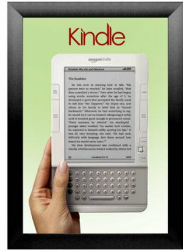

SwingSnaps Snap Open Poster Frame 24x24 (2 1/2" Wide Edge Profile)

FOR CURRENT PRICING, VISIT THE ID # LISTED ABOVE
FREE SHIPPING

SATIN
BLACK

Product Details

- 24 x 24 poster snap frame ships **fully assembled**
- Poster Holder for 24x24 Poster Size
- Quick-Changing, all 4 frame rails snap-open for easy poster changes
- Front Loading Frame for posters and other signage
- Aluminum Snap Frame Profile: 2 1/2" Wide
- Narrow profile offers 3/4" overall off the wall depth
- Accepts printed 24 x 24 signs and posters up to 1/16" thick
- Viewable Area: Moulding overlaps poster insert by 1/2" all around
- (3) Aluminum snap frame finishes available
- (1) Cherry wood simulated snap frame finish (faux wood)
- .040 Backing Board: Thin, durable backer board provides rigidity for your poster
- .020 clear PETG overlay is included to protect your poster insert
- No Tools! All four frame sides snap-open easily by hand
- SwingSnap poster frames can mount either **Portrait or Landscape**
- Installs Easily: Punched holes in frame allow for easy surface mounting
- Mounting hardware (screws) is included
- Custom snap poster frame sizes available

- **Common Applications:** Displaying "suspended" advertisements or menu's in front of windows or behind a counter or cash wrap is a great way to grab someone's attention and drive traffic and sales to your place of business.