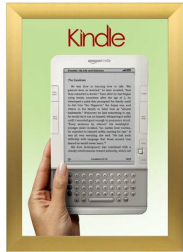

SwingSnaps Snap Open Poster Frame 12x20 (2 1/2" Wide Edge Profile)

FOR CURRENT PRICING, VISIT THE ID # LISTED ABOVE
FREE SHIPPING

Product Details

- 12 x 20 poster snap frame ships **fully assembled**
- Poster Holder for 12x20 Poster Size
- Quick-Changing, all 4 frame rails snap-open for easy poster changes
- Front Loading Frame for posters and other signage
- Aluminum Snap Frame Profile: 2 1/2" Wide
- Narrow profile offers 3/4" overall off the wall depth
- Accepts printed 12 x 20 signs and posters up to 1/16" thick
- Viewable Area: Moulding overlaps poster insert by 1/2" all around
- (3) Aluminum snap frame finishes available
- (1) Cherry wood simulated snap frame finish (faux wood)
- .040 Backing Board: Thin, durable backer board provides rigidity for your poster
- .020 clear PETG overlay is included to protect your poster insert
- No Tools! All four frame sides snap-open easily by hand
- SwingSnap poster frames can mount either **Portrait or Landscape**
- Installs Easily: Punched holes in frame allow for easy surface mounting
- Mounting hardware (screws) is included
- Custom snap poster frame sizes available

SATIN SILVER

- Aluminum snap-open displays are for ****INDOOR** or ****OUTDOOR** use

**Make sure you laminate your insert material if going outdoors
**Poster Snap Frames are weather resistant...not water-proof

SATIN GOLD

Ceiling Mount Ordering Options

- **Common Applications:** Displaying "suspended" advertisements or menu's in front of windows or behind a counter or cash wrap is a great way to grab someone's attention and drive traffic and sales to your place of business.