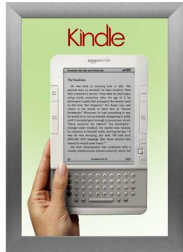

SwingSnaps Snap Open Poster Frame 12x20 (2 1/2" Wide Edge Profile)

FOR CURRENT PRICING, VISIT THE ID # LISTED ABOVE
FREE SHIPPING

Product Details

- 12 x 20 poster snap frame ships **fully assembled**
- Poster Holder for 12x20 Poster Size
- Quick-Changing, all 4 frame rails snap-open for easy poster changes
- Front Loading Frame for posters and other signage
- Aluminum Snap Frame Profile: 2 1/2" Wide
- Narrow profile offers 3/4" overall off the wall depth
- Accepts printed 12 x 20 signs and posters up to 1/16" thick
- Viewable Area: Moulding overlaps poster insert by 1/2" all around
- (3) Aluminum snap frame finishes available
- (1) Cherry wood simulated snap frame finish (faux wood)
- .040 Backing Board: Thin, durable backer board provides rigidity for your poster
- .020 clear PETG overlay is included to protect your poster insert
- No Tools! All four frame sides snap-open easily by hand
- SwingSnap poster frames can mount either **Portrait or Landscape**
- Installs Easily: Punched holes in frame allow for easy surface mounting
- Mounting hardware (screws) is included
- Custom snap poster frame sizes available

SATIN SILVER

- Aluminum snap-open displays are for ****INDOOR** or ****OUTDOOR** use

**Make sure you laminate your insert material if going outdoors
**Poster Snap Frames are weather resistant...not water-proof

SATIN GOLD

Ceiling Mount Ordering Options

- **Common Applications:** Displaying "suspended" advertisements or menu's in front of windows or behind a counter or cash wrap is a great way to grab someone's attention and drive traffic and sales to your place of business.