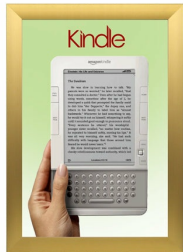

Ceiling Mount Ordering Options

- **Common Applications:** Displaying "suspended" advertisements or menu's in front of windows or behind a counter or cash wrap is a great way to grab someone's attention and drive traffic and sales to your place of business.

- We offer the option of installing "D" Rings onto the Snap Frame. This allows you the option of suspending your frame from the ceiling. Both the short side and long side will have "D" Rings installed, giving you the option to hang and display your snap frame in Portrait or Landscape orientation.

- You have the choice of silver chain links in 2 FEET, 4 FEET or 6 FEET Lengths. Custom color chains and lengths are available upon request.

NOTE: these products are **SINGLE SIDED displays. If you require double sided displays to show two separate advertisements, then please Contact Us to quote out your size and specifications.

**Due to the variety of ceiling surfaces, we advise you to purchase the appropriate hooks at your local hardware store. We DO NOT include or offer the Ceiling Hooks that the Chains will attach to.

SATIN GOLD