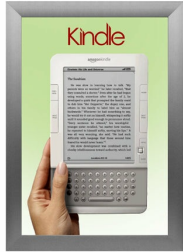

Product Details

1. SwingSnap 24 x 30 Poster Snap Frame
   - Bold Aluminum Snap Frame Profile: 2 1/2" Wide
   - Quick Change Front-Loading Snap Open Frame
   - Wall Mount Snap Frame Ships **Assembled**
   - **No Tools!** All four frame sides snap open easily by hand
   - Narrow profile offers 3/4" overall off-the-wall depth
   - Accepts printed 24 x 30 signs and posters up to **1/16" thick**
   - **Viewable Area:** Moulding overlaps poster insert by 1/2" all around
   - Three Aluminum Snap Frame Finishes
   - (1) Cherry wood simulated snap frame finish (faux wood)
   - .040 Backing Board: Board Provides Rigidity for Thin Printed Posters
   - .020 clear PETG overlay included to protect poster insert
   - SwingSnap poster frames mount **Portrait or Landscape**
   - **Installs Easily:** Punched holes in frame backing for easy surface mounting
   - Wall Mounting hardware (screws) included
   - Contact us for Custom Snap Frame Sizes, Small Document to Extra Large
2. ---
3. Aluminum snap-open displays for ****INDOOR** or ****OUTDOOR** use

**Be sure to laminate your insert material if going outdoors
**Poster Snap Frames are weather resistant. Not waterproof

SATIN SILVER