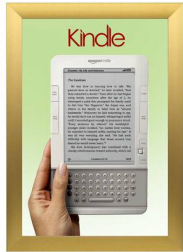

SwingSnap Snap Open Poster Frame 18x24 with Bold 2 1/2" Wide Edge Aluminum Profile

FOR CURRENT PRICING, VISIT THE ID # LISTED ABOVE
FREE SHIPPING

Product Details

- 18 x 24 poster snap frame ships **fully assembled**
- Poster Holder for 18x24 Poster Size
- Quick-Changing, all 4 frame rails snap-open for easy poster changes
- Front Loading Frame for posters and other signage
- Aluminum Snap Frame Profile: 2 1/2" Wide
- Narrow profile offers 3/4" overall off the wall depth
- Accepts printed 18 x 24 signs and posters up to 1/16" thick
- Viewable Area: Moulding overlaps poster insert by 1/2" all around
- (3) Aluminum snap frame finishes available
- (1) Cherry wood simulated snap frame finish (faux wood)
- .040 Backing Board: Thin, durable backer board provides rigidity for your poster
- .020 clear PETG overlay is included to protect your poster insert
- No Tools! All four frame sides snap-open easily by hand
- SwingSnap poster frames can mount either **Portrait or Landscape**
- Installs Easily: Punched holes in frame allow for easy surface mounting
- Mounting hardware (screws) is included
- Custom snap poster frame sizes available

SATIN SILVER

- Aluminum snap-open displays are for ****INDOOR** or ****OUTDOOR** use

****Make sure you laminate your insert material if going outdoors**
****Poster Snap Frames are weather resistant...not water-proof**

SATIN GOLD

Ceiling Mount Ordering Options

- **Common Applications:** Displaying "suspended" advertisements or menu's in front of windows or behind a counter or cash wrap is a great way to grab someone's attention and drive traffic and sales to your place of business.