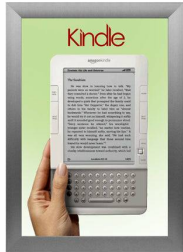

SwingSnap Snap Open Poster Frame 18x24 with Bold 2 1/2" Wide Edge Aluminum Profile

FOR CURRENT PRICING, VISIT THE ID # LISTED ABOVE
FREE SHIPPING

Product Details

- 18 x 24 poster snap frame ships **fully assembled**
- Poster Holder for 18x24 Poster Size
- Quick-Changing, all 4 frame rails snap-open for easy poster changes
- Front Loading Frame for posters and other signage
- Aluminum Snap Frame Profile: 2 1/2" Wide
- Narrow profile offers 3/4" overall off the wall depth
- Accepts printed 18 x 24 signs and posters up to 1/16" thick
- Viewable Area: Moulding overlaps poster insert by 1/2" all around
- (3) Aluminum snap frame finishes available
- (1) Cherry wood simulated snap frame finish (faux wood)
- .040 Backing Board: Thin, durable backer board provides rigidity for your poster
- .020 clear PETG overlay is included to protect your poster insert
- No Tools! All four frame sides snap-open easily by hand
- SwingSnap poster frames can mount either **Portrait or Landscape**
- Installs Easily: Punched holes in frame allow for easy surface mounting
- Mounting hardware (screws) is included
- Custom snap poster frame sizes available

SATIN SILVER

- Aluminum snap-open displays are for ****INDOOR** or ****OUTDOOR** use

****Make sure you laminate your insert material if going outdoors**
****Poster Snap Frames are weather resistant...not water-proof**

SATIN GOLD

Ceiling Mount Ordering Options

- **Common Applications:** Displaying "suspended" advertisements or menu's in front of windows or behind a counter or cash wrap is a great way to grab someone's attention and drive traffic and sales to your place of business.