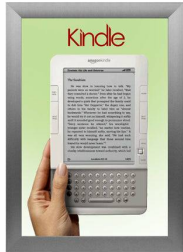

SwingSnaps Snap Open Poster Frame 17x22 (2 1/2" Wide Edge Profile)

FOR CURRENT PRICING, VISIT THE ID # LISTED ABOVE
FREE SHIPPING

Product Details

- 17 x 22 poster snap frame ships **fully assembled**
- Poster Holder for 17x22 Poster Size
- Quick-Changing, all 4 frame rails snap-open for easy poster changes
- Front Loading Frame for posters and other signage
- Aluminum Snap Frame Profile: 2 1/2" Wide
- Narrow profile offers 3/4" overall off the wall depth
- Accepts printed 17 x 22 signs and posters up to 1/16" thick
- Viewable Area: Moulding overlaps poster insert by 1/2" all around
- (3) Aluminum snap frame finishes available
- (1) Cherry wood simulated snap frame finish (faux wood)
- .040 Backing Board: Thin, durable backer board provides rigidity for your poster
- .020 clear PETG overlay is included to protect your poster insert
- No Tools! All four frame sides snap-open easily by hand
- SwingSnap poster frames can mount either **Portrait or Landscape**
- Installs Easily: Punched holes in frame allow for easy surface mounting
- Mounting hardware (screws) is included
- Custom snap poster frame sizes available

SATIN SILVER

- Aluminum snap-open displays are for ****INDOOR** or ****OUTDOOR** use

****Make sure you laminate your insert material if going outdoors**
****Poster Snap Frames are weather resistant...not water-proof**

SATIN GOLD

Ceiling Mount Ordering Options

- **Common Applications:** Displaying "suspended" advertisements or menu's in front of windows or behind a counter or cash wrap is a great way to grab someone's attention and drive traffic and sales to your place of business.