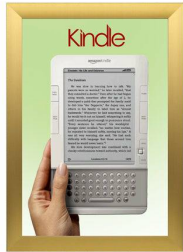

SwingSnaps Snap Open Poster Frame 17x22 (2 1/2" Wide Edge Profile)

FOR CURRENT PRICING, VISIT THE ID # LISTED ABOVE
FREE SHIPPING

Product Details

- 17 x 22 poster snap frame ships **fully assembled**
- Poster Holder for 17x22 Poster Size
- Quick-Changing, all 4 frame rails snap-open for easy poster changes
- Front Loading Frame for posters and other signage
- Aluminum Snap Frame Profile: 2 1/2" Wide
- Narrow profile offers 3/4" overall off the wall depth
- Accepts printed 17 x 22 signs and posters up to 1/16" thick
- Viewable Area: Moulding overlaps poster insert by 1/2" all around
- (3) Aluminum snap frame finishes available
- (1) Cherry wood simulated snap frame finish (faux wood)
- .040 Backing Board: Thin, durable backer board provides rigidity for your poster
- .020 clear PETG overlay is included to protect your poster insert
- No Tools! All four frame sides snap-open easily by hand
- SwingSnap poster frames can mount either **Portrait or Landscape**
- Installs Easily: Punched holes in frame allow for easy surface mounting
- Mounting hardware (screws) is included
- Custom snap poster frame sizes available

SATIN SILVER

- Aluminum snap-open displays are for ****INDOOR** or ****OUTDOOR** use

**Make sure you laminate your insert material if going outdoors
**Poster Snap Frames are weather resistant...not water-proof

SATIN GOLD

Ceiling Mount Ordering Options

- **Common Applications:** Displaying "suspended" advertisements or menu's in front of windows or behind a counter or cash wrap is a great way to grab someone's attention and drive traffic and sales to your place of business.