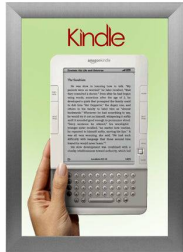

SwingSnaps Snap Open Poster Frame 17x22 (2 1/2" Wide Edge Profile)

FOR CURRENT PRICING, VISIT THE ID # LISTED ABOVE
FREE SHIPPING

Product Details

- 17 x 22 poster snap frame ships **fully assembled**
- Poster Holder for 17x22 Poster Size
- Quick-Changing, all 4 frame rails snap-open for easy poster changes
- Front Loading Frame for posters and other signage
- Aluminum Snap Frame Profile: 2 1/2" Wide
- Narrow profile offers 3/4" overall off the wall depth
- Accepts printed 17 x 22 signs and posters up to 1/16" thick
- Viewable Area: Moulding overlaps poster insert by 1/2" all around
- (3) Aluminum snap frame finishes available
- (1) Cherry wood simulated snap frame finish (faux wood)
- .040 Backing Board: Thin, durable backer board provides rigidity for your poster
- .020 clear PETG overlay is included to protect your poster insert
- No Tools! All four frame sides snap-open easily by hand
- SwingSnap poster frames can mount either **Portrait or Landscape**
- Installs Easily: Punched holes in frame allow for easy surface mounting
- Mounting hardware (screws) is included
- Custom snap poster frame sizes available

SATIN SILVER

- Aluminum snap-open displays are for ****INDOOR** or ****OUTDOOR** use

**Make sure you laminate your insert material if going outdoors
**Poster Snap Frames are weather resistant...not water-proof

SATIN GOLD

Ceiling Mount Ordering Options

- **Common Applications:** Displaying "suspended" advertisements or menu's in front of windows or behind a counter or cash wrap is a great way to grab someone's attention and drive traffic and sales to your place of business.