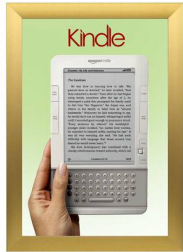

SwingSnaps Snap Open Poster Frame 17x22 (2 1/2" Wide Edge Profile)

FOR CURRENT PRICING, VISIT THE ID # LISTED ABOVE
FREE SHIPPING

Product Details

- 17 x 22 poster snap frame ships **fully assembled**
- Poster Holder for 17x22 Poster Size
- Quick-Changing, all 4 frame rails snap-open for easy poster changes
- Front Loading Frame for posters and other signage
- Aluminum Snap Frame Profile: 2 1/2" Wide
- Narrow profile offers 3/4" overall off the wall depth
- Accepts printed 17 x 22 signs and posters up to 1/16" thick
- Viewable Area: Moulding overlaps poster insert by 1/2" all around
- (3) Aluminum snap frame finishes available
- (1) Cherry wood simulated snap frame finish (faux wood)
- .040 Backing Board: Thin, durable backer board provides rigidity for your poster
- .020 clear PETG overlay is included to protect your poster insert
- No Tools! All four frame sides snap-open easily by hand
- SwingSnap poster frames can mount either **Portrait or Landscape**
- Installs Easily: Punched holes in frame allow for easy surface mounting
- Mounting hardware (screws) is included
- Custom snap poster frame sizes available

SATIN SILVER

- Aluminum snap-open displays are for ****INDOOR** or ****OUTDOOR** use

****Make sure you laminate your insert material if going outdoors**
****Poster Snap Frames are weather resistant...not water-proof**

SATIN GOLD

Ceiling Mount Ordering Options

- **Common Applications:** Displaying "suspended" advertisements or menu's in front of windows or behind a counter or cash wrap is a great way to grab someone's attention and drive traffic and sales to your place of business.