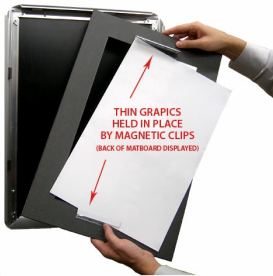

## Designer Snap Frames for Posters 20x28 (1" Wide Matboard)

FOR CURRENT PRICING, VISIT THE ID # LISTED ABOVE

1" VIEWABLE  
MATBOARD

## Product Details

- 20x28 Aluminum Snap Frame with 1" Matboard Border
- Poster snap frames 20 x 28 ships **fully assembled**
- Quick-Changing, all 4 frame rails snap-open for easy poster changes
- Holds 20x28 poster or sign
- Snap Frame Profile: 1 1/4" Wide
- Narrow profile offers 11/16" overall off the wall depth
- Accepts printed material up to 1/16" thick
- (9) Aluminum snap frame finishes available
- .040 Backing Board: Thin, durable backer board provides rigidity for your poster
- .020 clear PETG overlay is included to protect your poster insert
- No Tools! All four frame sides snap-open easily by hand
- SwingSnap poster frames can mount either **Portrait or Landscape**
- Installs Easily: Punched holes in frame allow for easy surface mounting
- Hanging hardware (screws) are included

- All Snap Poster Frames Shipped **ASSEMBLED**
- Designer snap-open sign frames are for **INDOOR USE ONLY**