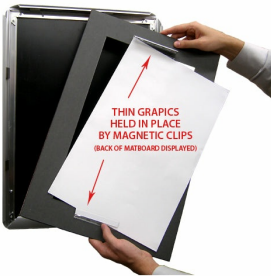

Designer SwingSnaps Front Loading Poster Snap Frames | 1" Wide Beveled Matboard

FOR CURRENT PRICING, VISIT THE ID # LISTED ABOVE

Product Details

- Designer Snap Frames
- Snap Open Poster Frame
- Aluminum Snap Frame
- **1" Beveled Matboard Border**
- Quick-Changing Frame
- All 4 frame rails snap-open for easy poster changes
- Front Loading Frame for posters and other signage
- Snap Frame Profile: **1 1/4" Wide**
- Narrow profile offers **11/16"** overall off the wall depth
- Accepts printed material up to **1/16" thick**
- **9** Aluminum snap frame finishes available
- **.040** Backing Board: Thin, durable backer board provides rigidity for your poster
- **.020** clear PETG overlay is included to protect your poster insert
- **No Tools!** All four frame sides snap-open easily by hand
- SwingSnaps poster frames can mount either **Portrait or Landscape**
- Installs Easily: Punched holes in frame allow for easy surface mounting
- **Wall Hanging Hardware (screws) Included**
- **Call for Custom Snap Frames with Custom Matte Boards**
- All Snap Poster Frames Shipped **ASSEMBLED**
- Designer snap-open displays for INDOOR USE ONLY

Matboards Create Numerous Benefits

- The 1" wide Mat Border provides an upscale touch to your poster insert with greater impact.
- Re-Printing of smaller size inserts will have cost savings.
- You can change your Mat Border colors anytime, and create an entire new look for your interior.

Matboard Details

- 1" Viewable Mat Border
- Matboard Overlaps Poster by 1" ALL AROUND
- (24) Beveled Matte Board Colors Available
- Magnetic Clamps are placed onto the back of the Matboard

to secure your thin poster, graphic or image in place.