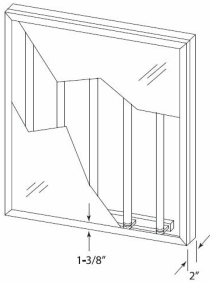

Thin Snap Frame Back-Lit Light Box (2" Deep)

FOR CURRENT PRICING, VISIT THE ID # LISTED ABOVE

Product Details

- **Thin Framed Backlit Light Box**
- Indoor Wall Mount Lightbox
- Snap Frame Light Box Display
- Frame snaps open on all 4 sides for easy poster changes
- Ultra-thin **BACK-LIT** Profile: **2" Deep**
- Snap Frame Width: **1 3/8"**
- Durable and lightweight aluminum construction
- **UL Rated & UL Listed Lighting Components**
- **Lighting Specs: T8 fluorescent bulbs**
- **UL Slim T-8 Florescent Bulb**
- **Energy-Efficient, Long-Lasting: 16,000 hrs, Replaceable**
- **Electrical: 120v / 60hz**
- ADA Compliant
- **8** Standard sizes
- **2** Finishes: Anodized Silver | Powdercoat Black
- **1/8"** White Diffuser Included
- Protective Sheet: Clear .030 Polycarbonate
- Cord (Plug): Black 8' Length (3-Prong)
- Cord (Plug) Exit: Back of Lightbox (Bottom Corner)
- Exit Back Near Bottom Center (subject to change according to box style)
- **Call for Custom Light Box Sizes & Styles including LED Lightboxes**

Ordering Options

Lightbox Orientation:
Portrait or Landscape

ON / OFF Switch:
For control over individual lightboxes, the ON / OFF switch is a must.

Ceiling Mount Hardware (Eyebolts):
Eyebolts for suspended use is common for displaying your message where wall mount is not an option. Eyebolts are perfect for window displays or anywhere impact and attention is required in your environment.