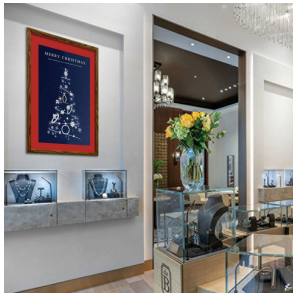

## SwingSnaps Poster Frame Designer Wood Snap Frames | 3" Wide Beveled Matboard

FOR CURRENT PRICING, VISIT THE ID # LISTED ABOVE

### Product Details

- **Wood Snap Frame**
- **SwingSnap Designer Faux Wood Snap Frames**
- **3" Wide Beveled Matboard**
- Wall Mount Poster Frames and Sign Frames
- Aluminum Frame with Faux Wood Finishes
- Fast-Changing Frame
- 4 frame rails snap-open for easy poster changes
- Front Loading Frame for posters and other signage
- Snap Frame Profile: **1 1/4" Wide**
- Narrow profile offers **11/16"** overall off the wall depth
- Accepts printed material up to **1/16" thick**
- 3 Wood Simulated Snap Frame Finishes Available
- **.040** Backing Board: Thin, durable backer board provides rigidity for your poster
- **.020** clear PETG overlay is included to protect your poster insert
- **No Tools!** All four frame sides snap-open easily by hand
- SwingSnap poster frames can mount either **Portrait or Landscape**
- Installs Easily: Punched holes in frame allow for easy surface mounting
- Wall Mounting Hardware (screws) Included
- [Call for Custom Snap Open Frames with Wood Finishes](#)
- All Wood Snap Frames Shipped **ASSEMBLED**
- Designer snap-open poster displays **for INDOOR USE ONLY**