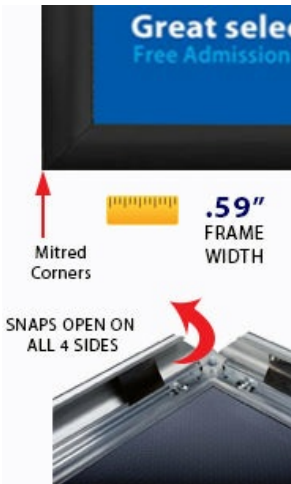

8.5x11 Snap Frame Poster Sign Frames .59" Wide | Black Frame with Mitered Corners

FOR CURRENT PRICING, VISIT THE ID # LISTED ABOVE

Product Details

- Mitered Corners Snap Frame
- Classic Style Mitered Frame
- Wall Hanging Sign Frame
- 8 1/2" x 11" Snap Frame
- Frame Width: .59" WIDE
- Black Frame Finish
- .59" Wide Frames Sides Made with Aluminum
- Wall Display Frame for Posters, Signs, Photography, Etc.
- 8.5x11 Graphic is front loaded into Snap Open Frame
- All four frame sides snap open by hand
- Mount Frame in either portrait & landscape orientation.
- Accepts single printed Insert 8 1/2" x 11"
- Visible Area: 8 1/8" x 10 5/8"
- Overall snap frame Size 8 15/16" x 11 7/16"
- Mitered Corner Black Snap Frames for Indoor Use
- 8.5x11 Non-Glare Protective Overlay is Included
- Easy to follow instructions
- Each Flip up Frame is Packed Individually in a Cardboard Box
- 8 1/2 x 11 Black Snap Frames Quick Ships in 1-2 Days

Model	Insert (Poster Size)	Insert (Viewable Area)	Overall Size
TKM685	8 1/2" x 11"	8 1/8" X 10 5/8"	8 15/16" X 11 7/16"