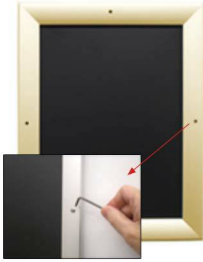

EXTRA-DEEP 36x36 Poster Snap Frames with Security Screws (for MOUNTED GRAPHICS)

FOR CURRENT PRICING, VISIT THE ID # LISTED ABOVE
FREE SHIPPING

Product Details

***ALL 4 FRAME SIDES HAVE A SECURITY SCREW PLACED INTO THE CENTER OF EACH FRAME RAIL. THESE SCREWS SECURE THE SAFETY OF YOUR 36x36 POSTING AND PREVENT ANY TAMPERING.**

- Snap Lock Poster Frames with Security Screws + Allen Key Tool
- **Fits Posters 36x36**
- Wall Mount Poster Display Frames and Sign Holders
- Quick-Changing, **all 4 frame rails snap-open for easy poster changes**
- Front Loading Frame for posters and other signage
- Snap Frame Profile: 1 1/4" Wide
- Narrow profile offers 1" overall off the wall depth
- **Accepts 2 Printed Thicknesses: 3/8" & 1/2"**
- Viewable Area: Moulding overlaps poster insert by 3/8" all around
- **(8) Aluminum snap frame finishes available**
- **1/2" Silver Aluminum bottom frame rail is exposed from side view**

for all frame colors selected

- .040 Backing Board: Thin, durable backer board for 3/8" thick poster only
- .020 clear PETG overlay is included to protect thick poster insert (3/8" Only)
- **Allen Wrench Tool is included to help remove and secure your inserts**
- SwingSnap poster frames can mount either **Portrait or Landscape**
- Installs Easily: Punched holes in frame allow for easy surface mounting
- Hanging hardware included