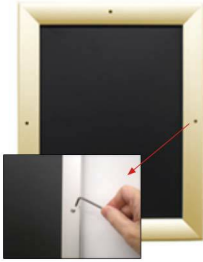

- Snap Lock Poster Frames with Security Screws + Allen Key Tool
- **Fits Posters 36x48**
- Wall Mount Poster Display Frames and Sign Holders
- Quick-Changing, **all 4 frame rails snap-open for easy poster changes**
- Front Loading Frame for posters and other signage
- Snap Frame Profile: 1 1/4" Wide
- Narrow profile offers 1" overall off the wall depth
- **Accepts 2 Printed Thicknesses: 3/8" & 1/2"**
- Viewable Area: Moulding overlaps poster insert by 3/8" all around
- **(9) Aluminum snap frame finishes available**
- **1/2" Silver Aluminum bottom frame rail is exposed from side view**

for all frame colors selected

- .040 Backing Board: Thin, durable backer board for 3/8" thick poster only
- .020 clear PETG overlay is included to protect thick poster insert (3/8" Only)
- **Allen Wrench Tool is included to help remove and secure your inserts.**
- SwingSnap poster frames can mount either **Portrait or Landscape**
- Installs Easily: Punched holes in frame allow for easy surface mounting
- Hanging hardware included

Mounted Graphic Details

3/8" Mounted Graphic Insert

All frames will include a .040 Black Backer Board
All frames will include a .020 Clear Overlay

1/2" MAX Mounted Graphic Insert

.040 Black Backer Board **NOT INCLUDED** (can not fit)
.020 Clear Overlay **NOT INCLUDED** (can not fit)

Customize your Snap Frames

- **Customize Security Screw Extra Deep Poster Snap Frames 36 x 48!**
- If you request a larger size Snap Frame FULLY ASSEMBLED,

please call for a shipping quote.

For Mounted Posters