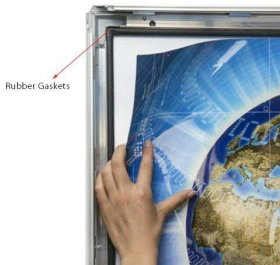

Outdoor Lockable LED 30x40 Light Box, Weatherproof, Snap Open Frame | Silver Finish

FOR CURRENT PRICING, VISIT THE ID # LISTED ABOVE

Product Details

- **Weatherproof LED Lightbox with Snap Frame Design**
- Illuminated 30x40 Outdoor Light Box
- **Classic Style with Mitered Frame**
- Frame Profile: **1.38" WIDE**
- Slim Design: **1.18" Depth**
- **Silver** Frame Finish
- **1 3/8" Wide Frame Sides Made with Aluminum**
- Wall Display Frame for Posters, Signs, Photography, Etc.
- Graphic is front loaded into Snap Open Frame
- All four frame sides snap open by hand
- **Mount Frame in either Portrait & Landscape orientation.**
- Accepts single printed Insert **30" x 40"**
- Overall snap frame Size **31.85" x 41.85"**
- Etched Matrix Acrylic Grid is used to evenly and brightly light up the frame.
- LED slim light box frames are low in maintenance and energy running costs
- Approximate Lux Output: 2,000 - 2,300
- UL Approved and Rated: All units pass UL/CE PAT test
- Comes with waterproof power supply and 2.5 meter electrical cable
- LED Silver Lightbox **for Outdoor Use**
- **Non-Glare Protective Overlay is Included**
- Easy to follow instructions
- Each LED Frame is Packed Individually in a Cardboard Box
- **30x40 Weatherproof Illuminated Snap Frames Quick Ships in 1-2 Days**

Model	Insert (Poster Size)	Overall Size	Viewable Area
TKM790	30" x 40"	31.85" x 41.85"	29.09" x 39.09"