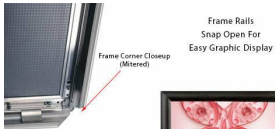

## 30x40 Snap Frame Poster Sign Frames 1" Wide | Black Frame with Mitered Corners

FOR CURRENT PRICING, VISIT THE ID # LISTED ABOVE

### Product Details

- Mitered Corners Snap Frame
- Classic Style Mitered Frame
- Wall Hanging Sign Frame
- 30" x 40" Snap Frame
- Frame Width: 1" WIDE
- Black Frame Finish
- 1" Wide Frames Sides Made with Aluminum
- Wall Display Frame for Posters, Signs, Photography, Etc.
- 30x40 Graphic is front loaded into Snap Open Frame
- All four frame sides snap open by hand
- Mount Frame in either portrait & landscape orientation.
- Accepts single printed Insert 30" x 40"
- Visible Area: 29 5/16" x 39 5/16"
- Overall snap frame Size 31 3/16" x 41 3/16"
- Mitered Corner Black Snap Frames for Indoor Use
- 30x40 Non-Glare Protective Overlay is Included
- Easy to follow instructions
- Each Flip up Frame is Packed Individually in a Cardboard Box
- 30 x 40 Black Snap Frames Quick Ships in 1-2 Days

Frame Rails Snap Open For Easy Graphic Display

Landscape

Portrait

MITERED CORNERS  
Black Aluminum Frame Profile 1" WIDE

Model	Insert (Poster Size)	Insert (Viewable Area)	Overall Size
TKM809	30" x 40"	29 5/16" X 39 5/16"	31 3/16" X 41 3/16"