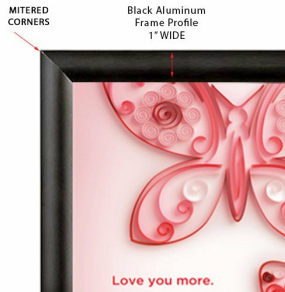

Portrait

Landscape

Model	Insert (Poster Size)	Insert (Viewable Area)	Overall Size
TKM809	30" x 40"	29 5/16" X 39 5/16"	31 3/16" X 41 3/16"