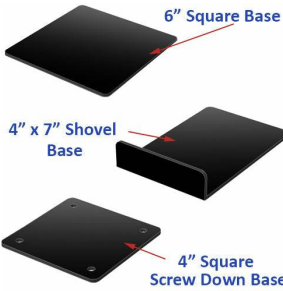

11 x 17 Lightweight Countertop Pedestal Displays - Fixed Height Stand (Single Sided)

FOR CURRENT PRICING, VISIT THE ID # LISTED ABOVE

Product Details

- Lightweight Countertop Pedestal Displays - 11" x 17"
- Display mount sits flat on any surface
- **Top Loading Slide in Display**
- Accepts up to 1/16" thick graphics
- CounterTop mounts constructed with durable metal
- Steel frame, 3/16" wide
- **Satin Black Metal Display Finish**
- Fixed Post Height: 18"
- 1/2" Diameter steel tube
- **3 Base Styles to choose from**
- Precision mitered corners
- Overall Sign Holder Weight: **8 LBS**
- Lightweight Pedestal Display Stands Best suited for **Indoor Use Only**
- **Does Not Come with Graphics**

Model	Insert Size	Display Stand Style	Post Height	Single or Double Sided?	Ships Via	Shipping Weight
TTR779	11" x 17"	Fixed Height	18"	Single Sided	UPS	8 LBS