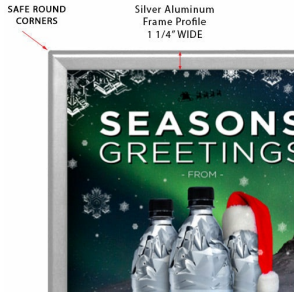

24x36 Safety Edge Corners Snap Frame Poster Sign Frames 1 1/4" Wide | Silver Frame with Rounded Mitered Corners

FOR CURRENT PRICING, VISIT THE ID # LISTED ABOVE

Product Details

- Safe Edge Corners Snap Frame 24x36
- Mitered Frame with Rounded Safe Corners
- Wall Hanging Sign Frame Profile: **1 1/4" WIDE**
- Silver Frame Finish
- Safe Round Corners in Molded Plastic
- 1.25" Wide Frames Sides Made with Aluminum
- Wall Frame for Posters, Signs, Photography, Etc.
- 24 x 36 Snap Frame
- 24x36 Graphic front loaded into Snap Open Frame
- All four frame sides snap open by hand
- Mount Frame in either portrait & landscape orientation.
- Accepts single printed Insert **24" x 36"**
- Visible Area: 23 1/4" x 35 1/4"
- Overall snap frame Size 25 3/4" x 37 3/4"
- Safety Edge Round Corners Silver Snap Frames **for Indoor Use**
- 24x36 Non-Glare Protective Overlay Included
- Easy to follow instructions
- Each Frame is Packed Individually in a Cardboard Box
- 24 x 36 Silver Snap Frames **Quick Ships in 1-2 Days**

Model	Insert (Poster Size)	Insert (Viewable Area)	Overall Size
TKM578	24" x 36"	23 1/4" X 35 1/4"	25 3/4" X 37 3/4"