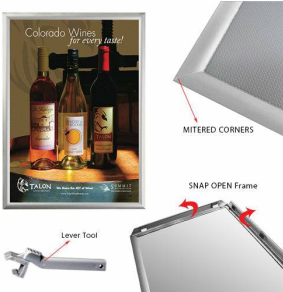

Product Sheet

Item ID # TKM600

8.5x11 Euro Security Snap Frame Poster Sign Holder | Silver Metal Frame Finish with Frame Lever Tool

FOR CURRENT PRICING, VISIT THE ID # LISTED ABOVE

Product Details

- Euro-Security Snap Frame
- 8.5 x 11 Snap Frame with Tight Locking Frame
- Aluminum Silver Frame Finish
- Lever Tool included to flip open snap frame sides
- Indoor, Wall Mount Sign Frame
- Frame Width: **1-Inch**
- Fast Change Snap Open Frame
- Single-Sided Viewing
- Ideal for Stores, Malls, Offices, Hotels, Restaurants, Restrooms, etc.
- All four frame sides snap open with the Lever Tool
- Graphic Insert is Front Loaded into Snap Open Frame
- Durable Aluminum Snap Frame
- Mitered Frame Corners
- Position Snap Frame in Portrait or Landscape Orientation
- Accepts printed Inserts 8 1/2" x 11"
- Visible Area: 7 3/4" x 10 1/4"
- Overall snap frame Size 9 11/16" X 12 3/16"
- 85x11 Anti-Glare Protective PET-G Overlay Included
- Euro-Security Snap Frame **for Indoor Use Only**
- 85x11 Anti-Glare Protective PET-G Overlay Included
- Euro-Security Snap Frame comes with easy to follow instruction sheet
- **Quick Ships Ground Within 1- 2 Days**

| Model | Insert (Poster Size) | Insert (Viewable Area) | Overall Size |
|--------|----------------------|------------------------|---------------------|
| TKM600 | 8.5" x 11" | 7 3/4" x 10 1/4" | 9 11/16" x 12 3/16" |