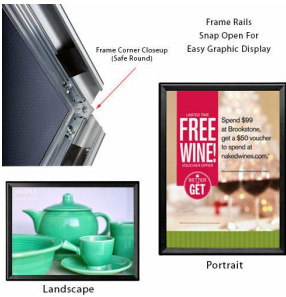

TEL: 844-409-1135 FAX: 877-842-5126
E-MAIL: info@posterdisplays4sale.com

20x30 Safety Edge Corners Snap Frame Poster Sign Frames 1 1/4" Wide | Black Frame with Rounded Mitered Corners

FOR CURRENT PRICING, VISIT THE ID # LISTED ABOVE

Product Details

- Safe Edge Corners Snap Frame
- 20" x 30" Black Poster Snap Frame
- Mitered Frame with Rounded Safe Corners
- Wall Mount Snap Open Frame in Black Finish
- Frame Profile: 1 1/4" WIDE
- 1.25" Wide Frames (4 Sides) Made of Aluminum
- **Safe Round Corners in Molded Plastic**
- Wall Display Frame for 20x30 Posters, Signs, Photography, Etc.
- 20x30 Graphic Front Loads into Snap Open Frame
- All four frame sides snap open by hand
- Mount Frame in portrait and landscape orientation
- Accepts single printed Insert 20" x 30"
- **Visible Area: 18 1/4" x 29 1/4"**
- Overall snap frame Size **21 3/4" x 31 3/4"**
- Safety Edge Round Corners Black Snap Frames for Indoor Use
- 20x30 Non-Glare Protective Overlay is Included
- Easy-to-follow instructions
- Each Frame is Packed Individually in a Cardboard Box
- **20 x 30 Black Snap Frames Quick Ships in 1-2 Days**

Model	Insert (Poster Size)	Insert (Viewable Area)	Overall Size
TKM566	20" x 30"	18 1/4" X 29 1/4"	21 3/4" X 31 3/4"