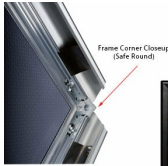

20x30 Safety Edge Corners Snap Frame Poster Sign Frames 1 1/4" Wide | Black Frame with Rounded Mitered Corners

FOR CURRENT PRICING, VISIT THE ID # LISTED ABOVE

Product Details

Portrait