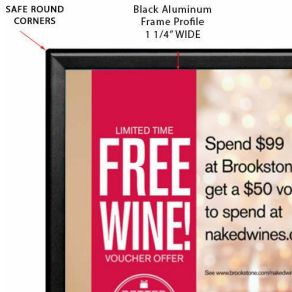

TEL: 844-409-1135 FAX: 877-842-5126
E-MAIL: info@posterdisplays4sale.com

20x30 Safety Edge Corners Snap Frame Poster Sign Frames 1 1/4" Wide | Black Frame with Rounded Mitered Corners

FOR CURRENT PRICING, VISIT THE ID # LISTED ABOVE

Product Details

- Safe Edge Corners Snap Frame
- 20" x 30" Black Poster Snap Frame
- Mitered Frame with Rounded Safe Corners
- Wall Mount Snap Open Frame in Black Finish
- Frame Profile: 1 1/4" WIDE
- 1.25" Wide Frames (4 Sides) Made of Aluminum
- **Safe Round Corners in Molded Plastic**
- Wall Display Frame for 20x30 Posters, Signs, Photography, Etc.
- 20x30 Graphic Front Loads into Snap Open Frame
- All four frame sides snap open by hand
- Mount Frame in portrait and landscape orientation
- Accepts single printed Insert 20" x 30"
- **Visible Area: 18 1/4" x 29 1/4"**
- Overall snap frame Size **21 3/4" x 31 3/4"**
- Safety Edge Round Corners Black Snap Frames for Indoor Use
- 20x30 Non-Glare Protective Overlay is Included
- Easy-to-follow instructions
- Each Frame is Packed Individually in a Cardboard Box
- **20 x 30 Black Snap Frames Quick Ships in 1-2 Days**

Model	Insert (Poster Size)	Insert (Viewable Area)	Overall Size
TKM566	20" x 30"	18 1/4" X 29 1/4"	21 3/4" X 31 3/4"