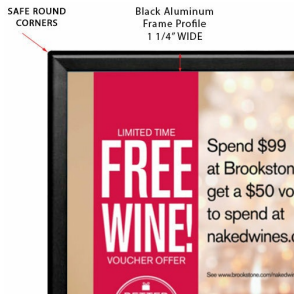

30x40 Safety Edge Corners Snap Frame Poster Sign Frames 1 1/4" Wide | Black Frame with Rounded Mitered Corners

FOR CURRENT PRICING, VISIT THE ID # LISTED ABOVE

Product Details

- **Safe Edge Corners Snap Frame**
- **Mitered Frame with Rounded Safe Corners**
- Wall Hanging Sign Frame
- **30" x 40" Snap Frame**
- Frame Width: **1 1/4" WIDE**
- **Black** Frame Finish
- **Safe Round Corners in Molded Plastic**
- 1.25" Wide Frames Sides Made with Aluminum
- Wall Display Frame for Posters, Signs, Photography, Etc.
- 30x40 Graphic is front loaded into Snap Open Frame
- **All four frame sides snap open by hand**
- **Mount Frame in either portrait & landscape orientation.**
- Accepts single printed Insert 30" x 40"
- Visible Area: **29 1/4" x 39 1/4"**
- Overall snap frame Size **31 3/4" x 41 3/4"**
- **Safety Edge Round Corners Black Snap Frames for Indoor Use**
- **30x40 Non-Glare Protective Overlay is Included**
- Easy to follow instructions
- Each Frame is Packed Individually in a Cardboard Box
- **30 x 40 Black Snap Frames Quick Ships in 1-2 Days**

Model	Insert (Poster Size)	Insert (Viewable Area)	Overall Size
TKM570	30" x 40"	29 1/4" X 39 1/4"	31 3/4" X 41 3/4"