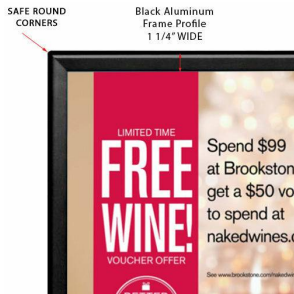

30x40 Safety Edge Corners Snap Frame Poster Sign Frames 1 1/4" Wide | Black Frame with Rounded Mitered Corners

FOR CURRENT PRICING, VISIT THE ID # LISTED ABOVE

Product Details

- **Safe Edge Corners Snap Frame**
- **Mitered Frame with Rounded Safe Corners**
- Wall Hanging Sign Frame
- **30" x 40" Snap Frame**
- Frame Width: **1 1/4" WIDE**
- **Black** Frame Finish
- **Safe Round Corners in Molded Plastic**
- 1.25" Wide Frames Sides Made with Aluminum
- Wall Display Frame for Posters, Signs, Photography, Etc.
- 30x40 Graphic is front loaded into Snap Open Frame
- **All four frame sides snap open by hand**
- **Mount Frame in either portrait & landscape orientation.**
- Accepts single printed Insert 30" x 40"
- Visible Area: **29 1/4" x 39 1/4"**
- Overall snap frame Size **31 3/4" x 41 3/4"**
- **Safety Edge Round Corners Black Snap Frames for Indoor Use**
- **30x40 Non-Glare Protective Overlay is Included**
- Easy to follow instructions
- Each Frame is Packed Individually in a Cardboard Box
- **30 x 40 Black Snap Frames Quick Ships in 1-2 Days**

Model	Insert (Poster Size)	Insert (Viewable Area)	Overall Size
TKM570	30" x 40"	29 1/4" X 39 1/4"	31 3/4" X 41 3/4"