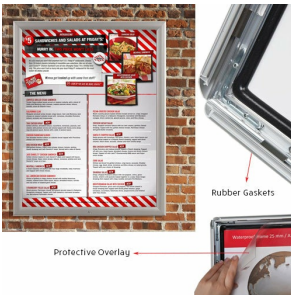

Lockable Weatherproof 22x28 Snap Frame Poster Sign Holder | Silver Metal Frame Finish

FOR CURRENT PRICING, VISIT THE ID # LISTED ABOVE

Product Details

- Lockable Waterproof Snap Frame
- Durable Aluminum: Silver Frame Finish
- 22" x 28" Snap Frame
- Interior Frame Gasket Seals from Wet Weather
- Lockable with a key
- Fast Change Snap Open Frame
- Wall Display Frame for Posters, Signs, Photography, Etc.
- Graphic is front loaded into Snap Open Frame
- Mitered Snap Frame Corners
- Frame Width: 1.38"
- All four frame sides snap open by hand
- Position Frame in portrait or landscape orientation.
- Accepts printed Inserts 22" x 28"
- Visible Area: 21 11/16" x 27 11/16"
- Overall snap frame Size 24 1/2" X 30 1/2"
- Waterproof Silver Snap Frame for Outdoor Use
- 22x28 Non-Glare Protective Overlay included
- Easy-to-follow instruction sheet

Model	Insert (Poster Size)	Insert (Viewable Area)	Overall Size
TKM703	22" x 28"	21 11/16" X 27 11/16"	24 1/2" X 30 1/2"