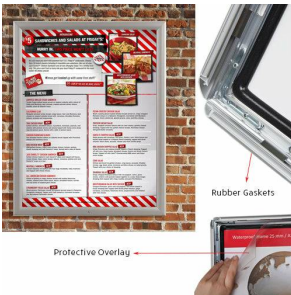

Lockable Weatherproof 22x28 Snap Frame Poster Sign Holder | Silver Metal Frame Finish

FOR CURRENT PRICING, VISIT THE ID # LISTED ABOVE

Product Details

- Lockable Waterproof Snap Frame
- Durable Aluminum: Silver Frame Finish
- 22" x 28" Snap Frame
- Interior Frame Gasket Seals from Wet Weather
- Lockable with a key
- Fast Change Snap Open Frame
- Wall Display Frame for Posters, Signs, Photography, Etc.
- Graphic is front loaded into Snap Open Frame
- Mitered Snap Frame Corners
- Frame Width: 1.38"
- All four frame sides snap open by hand
- Position Frame in portrait or landscape orientation.
- Accepts printed Inserts 22" x 28"
- Visible Area: 21 11/16" x 27 11/16"
- Overall snap frame Size 24 1/2" X 30 1/2"
- Waterproof Silver Snap Frame for Outdoor Use
- 22x28 Non-Glare Protective Overlay included
- Easy-to-follow instruction sheet

Model	Insert (Poster Size)	Insert (Viewable Area)	Overall Size
TKM703	22" x 28"	21 11/16" X 27 11/16"	24 1/2" X 30 1/2"