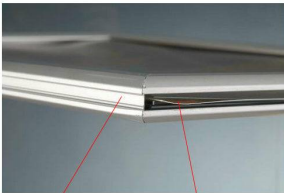

11x17 Slide-In Ceiling Mount Sign Holder 1" Wide | Mitered Black Frame Quick Ships

FOR CURRENT PRICING, VISIT THE ID # LISTED ABOVE

Product Details

- Slide-In Aluminum Ceiling Mount Frame Design
- Classic Style Mitered Frame
- Ceiling Hanging Sign Frame (Hangars Included, NOT Cables)
- Frame Width: **1" WIDE**
- **Black** Frame Finish
- **SIDE LOADING FRAME DESIGN**
- Ceiling Display Frame for Posters, Signs, Photography, Etc.
- Accepts single printed Insert: 11" x 17"
- Visible Area: **9 5/8" x 15 5/8"**
- Overall Frame Size: **11 9/16" x 17 9/16"**
- **Slide-In Frames are for Indoor Use**
- **(2) Non-Glare Protective Overlays are Included**
- Easy to follow instructions
- Each Side Loading Frame is Packed Individually in a Cardboard Box
- **11 x 17 Slide-In Sign Frames Quick Ships in 1-2 Days**

Closed top and bottom frame sides

Opened Sides to easily insert graphic

Model	Insert (Poster Size)	Insert (Viewable Area)	Overall Size
TKM765	11" x 17"	9 5/8" x 15 5/8"	11 9/16" x 17 9/16"