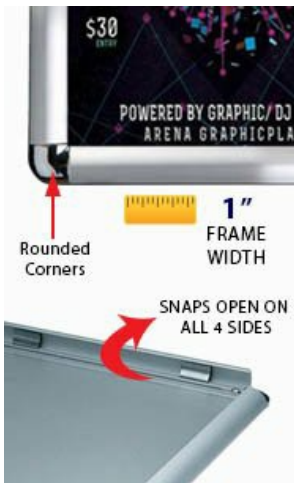

## 11x17 Wall Snap Frame Poster Sign Holder 1" Rounded Corner | Silver Frame Finish

FOR CURRENT PRICING, VISIT THE ID # LISTED ABOVE

### Product Details

- **Rounded Corners Snap Frame**
- **Wall Hanging Snap Frame**
- **11" x 17" Snap Frame**
- Smooth Rounded Corners
- Frame Width: **1" WIDE**
- **Silver** Frame Finish
- **Rounded Corners in Molded Plastic**
- Frames Sides Made with Aluminum
- Wall Display Frame for Posters, Signs, Photography, Etc.
- Graphic is front loaded into Snap Open Frame
- **All four frame sides snap open by hand**
- **Position Frame in either portrait & landscape orientation.**
- Accepts printed Inserts 11" x 17"
- Visible Area: **10 5/16" x 16 5/16"**
- Overall snap frame Size **12 3/16" x 18 3/16"**
- **Rounded Corner Silver Snap Frame for Indoor Use**
- **11x17 Non-Glare Protective Overlay is included**
- **Rounded Corner 1" Silver Snap Frame with easy to follow instructions**

Model	Insert (Poster Size)	Insert (Viewable Area)	Overall Size
TKM545	11" x 17"	10 5/16" X 16 5/16"	12 3/16" X 18 3/16"