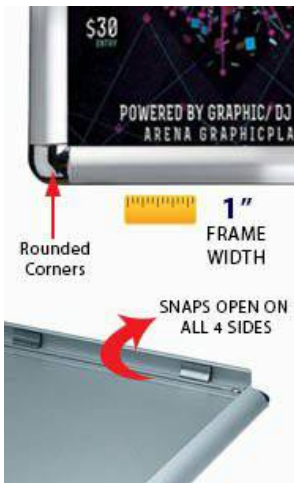

11x17 Wall Snap Frame Poster Sign Holder 1" Rounded Corner | Silver Frame Finish

FOR CURRENT PRICING, VISIT THE ID # LISTED ABOVE

Product Details

- **Rounded Corners Snap Frame**
- **Wall Hanging Snap Frame**
- **11" x 17" Snap Frame**
- Smooth Rounded Corners
- Frame Width: **1" WIDE**
- **Silver** Frame Finish
- **Rounded Corners in Molded Plastic**
- Frames Sides Made with Aluminum
- Wall Display Frame for Posters, Signs, Photography, Etc.
- Graphic is front loaded into Snap Open Frame
- **All four frame sides snap open by hand**
- **Position Frame in either portrait & landscape orientation.**
- Accepts printed Inserts 11" x 17"
- Visible Area: **10 5/16" x 16 5/16"**
- Overall snap frame Size **12 3/16" x 18 3/16"**
- **Rounded Corner Silver Snap Frame for Indoor Use**
- **11x17 Non-Glare Protective Overlay is included**
- **Rounded Corner 1" Silver Snap Frame with easy to follow instructions**

Model	Insert (Poster Size)	Insert (Viewable Area)	Overall Size
TKM545	11" x 17"	10 5/16" X 16 5/16"	12 3/16" X 18 3/16"