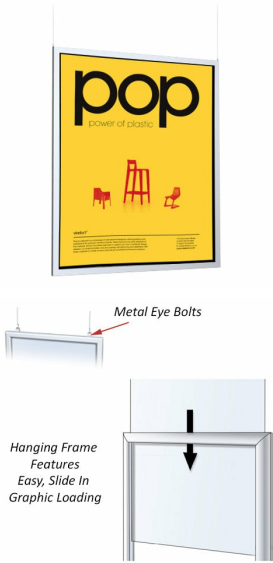

## 30 x 40 Extra Large Ceiling Mount Frames

FOR CURRENT PRICING, VISIT THE ID # LISTED ABOVE

### Product Details

- Extra Large Ceiling Mount Poster Frame - 30" Wide x 40" High
- Ceiling mounted display hangs from secured wires
- Displays **2** single sided poster / banners
- **Top 1/4" full entry slots**
- Hanging display mounts constructed with durable aluminum
- Top Load Poster Displays
- Clear Overlays NOT AVAILABLE
- Metal Eye Bolts securely hold your hanging display
- Hanging Frames are available in **Black or Silver** finishes
- Assemble without tools (no loose parts to lose)
- Hanging Kit Included (2 Hanging Clips & Wall Hangers)
- Overall Sign Holder Weight: **7 LBS**
- XL Hanging Frames ship Fully Assembled
- 30x40 Extra Large Ceiling Mount Display Best suited for Indoor Use Only