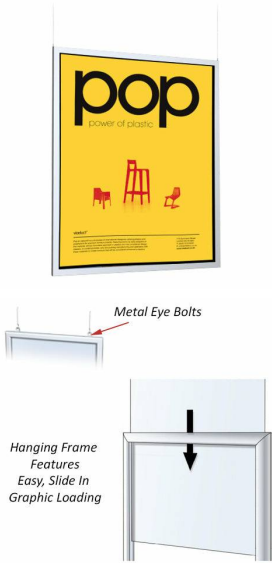

30 x 40 Extra Large Ceiling Mount Frames

FOR CURRENT PRICING, VISIT THE ID # LISTED ABOVE

Product Details

- Extra Large Ceiling Mount Poster Frame - 30" Wide x 40" High
- Ceiling mounted display hangs from secured wires
- Displays **2** single sided poster / banners
- **Top 1/4" full entry slots**
- Hanging display mounts constructed with durable aluminum
- Top Load Poster Displays
- Clear Overlays NOT AVAILABLE
- Metal Eye Bolts securely hold your hanging display
- Hanging Frames are available in **Black or Silver** finishes
- Assemble without tools (no loose parts to lose)
- Hanging Kit Included (2 Hanging Clips & Wall Hangers)
- Overall Sign Holder Weight: **7 LBS**
- XL Hanging Frames ship Fully Assembled
- 30x40 Extra Large Ceiling Mount Display Best suited for Indoor Use Only

Model	Insert Size	Orientation	Overall Depth	Ships Via	Product Weight
TTR456	30" x 40"	Horizontal or Vertical	1/4"	UPS	7 LBS