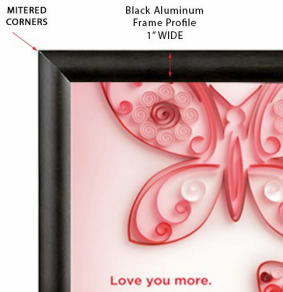

18x24 Snap Frame Poster Sign Frames 1" Wide | Black Snap Frame with Mitered Corners

FOR CURRENT PRICING, VISIT THE ID # LISTED ABOVE

Product Details

- 18x24 Poster Snap Frame
- Black Snap Frame
- Classic Style Mitered Frame Corners
- Wall Mount, Fast Change Snap Open Frame
- 18" x 24" Snap Frame
- Profile Width: **1" WIDE**
- Black Aluminum Snap Frame Finish
- Wall Display Frame for Posters, Signs, Photography, etc.
- 18x24 Graphic is front loaded into Snap Open Frame
- All four frame sides snap open by hand
- Mount Frame in either portrait & landscape orientation.
- Accepts single printed Insert **18" x 24"**
- Visible Area: **17 5/16" x 23 5/16"**
- Overall snap frame Size **19 3/16" x 25 3/16"**
- Mitered Corner Black Snap Frames for Indoor Use
- 18x24 Non-Glare Protective Overlay is Included
- Easy to follow instructions
- Each Flip up Frame is Packed Individually in Cardboard Box
- **18 x 24 Black Snap Frames Quick Ships in 1-2 Days**

Model	Insert (Poster Size)	Insert (Viewable Area)	Overall Size
TKM805	18" x 24"	17 5/16" X 23 5/16"	19 3/16" X 25 3/16"