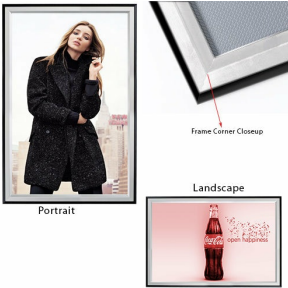

22x28 Two-Color Wall Snap Frame Poster Sign Holder | Black and Silver Combo Finish

FOR CURRENT PRICING, VISIT THE ID # LISTED ABOVE

Product Details

Frame Corner Closeup

- 2-Color Snap Frame
- 22" x 28" Snap Frame
- Black with Silver Combo Frame Finish
- Wall Display Frame for Posters, Signs, Photography, Etc.
- Graphic is front loaded into Snap Open Frame
- Durable Aluminum Front Metal Frame
- Frame Width: 1 1/2"
- Black Outer Frame Trim: 7/16" Wide
- Silver Inner Snap Frame: 1 1/8" Wide
- All four frame sides snap open by hand
- Position Frame in either portrait & landscape orientation.
- Accepts printed Inserts 22" x 28"
- Visible Area: 21 1/4" X 27 1/4"
- Overall snap frame Size 25 3/8" X 31 3/8"
- 2-Color Black and Silver Snap Frame for Indoor Use
- 22x28 Non-Glare Protective Overlay is included
- 2 Colored Snap Frame with an easy to follow instruction sheet

Model	Insert (Poster Size)	Insert (Viewable Area)	Overall Size
TKM517	22" x 28"	21 1/4" X 27 1/4"	25 3/8" X 31 3/8"