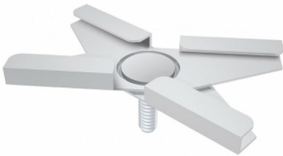

## 11 x 14 Ceiling Mount Poster Display Signs - with Ceiling Anchor

FOR CURRENT PRICING, VISIT THE ID # LISTED ABOVE

### Product Details

- Hanging Frame Poster Display for Graphic Poster Boards
- Ceiling Anchor attaches easily to grid ceilings (6" riser)
- **Built to display 11" x 14" boards and other substrates**
- Strong steel clip
- Constructed with durable aluminum
- Slide In Side Loading
- Chose Horizontal or Vertical Orientation
- Hanging Display available in **Black or Silver** finishes
- Overall Sign Holder Weight: **4 LBS**
- Ceiling Displays Best suited for **Indoor Use Only**