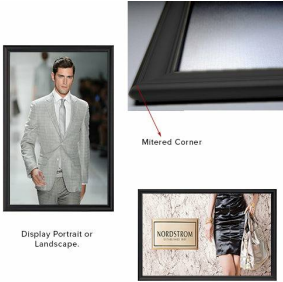

Modern Style 24x36 Snap Frame Poster Sign Holder | Black Metal Picture Frame Finish

FOR CURRENT PRICING, VISIT THE ID # LISTED ABOVE

Product Details

Display Portrait or Landscape.

Mitered Corner

Protective Non-Glare Overlay is included

- **Modern Style Black Snap Frame**
- **24" x 36" Snap Frame**
- **Black Frame Finish**
- **Decorative Frame Design**
- Fast Change Snap Open Frame
- Wall Display Frame for Posters, Signs, Photography, Etc.
- Graphic is front loaded into Snap Open Frame
- Durable Aluminum Front Metal Frame
- Mitered Snap Frame Corners
- Frame Width: 1 1/2"
- **All four frame sides snap open by hand**
- **Position Frame in either portrait & landscape orientation.**
- Accepts printed Inserts 24" x 36"
- Visible Area: **23 3/16" x 35 3/16"**
- Overall snap frame Size **26 3/16" x 38 3/16"**
- **Fancy Modern Style Black Snap Frame for Indoor Use**
- **24x36 Non-Glare Protective Overlay is included**
- Modern Style Black Snap Frame with easy to follow instruction sheet
- **Quick Ships Ground Within 1- 2 Days**

Model	Insert (Poster Size)	Insert (Viewable Area)	Overall Size
TKM521	24" x 36"	23 3/16" X 35 3/16"	26 3/16" X 38 3/16"