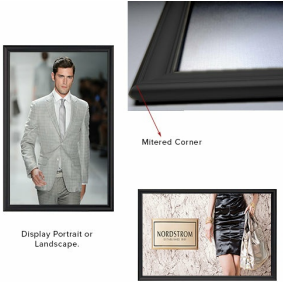

Modern Style 24x36 Snap Frame Poster Sign Holder | Black Metal Picture Frame Finish

FOR CURRENT PRICING, VISIT THE ID # LISTED ABOVE

Product Details

- Modern Style Black Snap Frame
- 24" x 36" Snap Frame
- Black Frame Finish
- Decorative Frame Design
- Fast Change Snap Open Frame
- Wall Display Frame for Posters, Signs, Photography, Etc.
- Graphic is front loaded into Snap Open Frame
- Durable Aluminum Front Metal Frame
- Mitered Snap Frame Corners
- Frame Width: 1 1/2"
- All four frame sides snap open by hand
- Position Frame in either portrait & landscape orientation.
- Accepts printed Inserts 24" x 36"
- Visible Area: 23 3/16" x 35 3/16"
- Overall snap frame Size 26 3/16" x 38 3/16"
- Fancy Modern Style Black Snap Frame for Indoor Use
- 24x36 Non-Glare Protective Overlay is included
- Modern Style Black Snap Frame with easy to follow instruction sheet
- Quick Ships Ground Within 1- 2 Days

Mitered Corner

Display Portrait or Landscape.

Protective Non-Glare Overlay is included

Model	Insert (Poster Size)	Insert (Viewable Area)	Overall Size
TKM521	24" x 36"	23 3/16" X 35 3/16"	26 3/16" X 38 3/16"