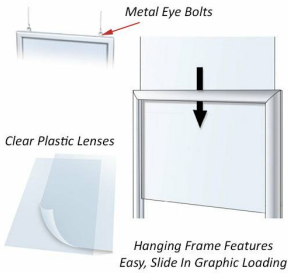

22 x 28 Extra Large Ceiling Mount Frames

FOR CURRENT PRICING, VISIT THE ID # LISTED ABOVE

Product Details

- Extra Large Ceiling Mount Poster Frame - 22" Wide x 28" High
- Ceiling mounted display hangs from secured wires
- Displays **2** single sided poster / banners
- **Top 1/4" full entry slots**
- Hanging display mounts constructed with durable aluminum
- Top Load Poster Displays
- Metal Eye Bolts securely hold your hanging display
- Hanging Frames are available in **Black or Silver** finishes
- Assemble without tools (no loose parts to lose)
- Hanging Kit Included (2 Hanging Clips & Wall Hangers)
- **Optional Clear Protective Overlays (Set of 2)** - Protect your graphic while it is on display
- Overall Sign Holder Weight: **5 LBS**
- XL Hanging Frames ship Fully Assembled
- 22x28 Extra Large Ceiling Mount Display Best suited for Indoor Use Only

Model	Insert Size	Orientation	Overall Depth	Ships Via	Product Weight
TTR454	22" x 28"	Horizontal or Vertical	1/4"	UPS	5 LBS