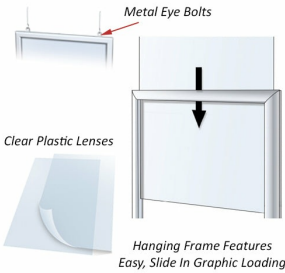

## 22 x 28 Extra Large Ceiling Mount Frames

FOR CURRENT PRICING, VISIT THE ID # LISTED ABOVE

### Product Details

- Extra Large Ceiling Mount Poster Frame - 22" Wide x 28" High
- Ceiling mounted display hangs from secured wires
- Displays **2** single sided poster / banners
- **Top 1/4" full entry slots**
- Hanging display mounts constructed with durable aluminum
- Top Load Poster Displays
- Metal Eye Bolts securely hold your hanging display
- Hanging Frames are available in **Black or Silver** finishes
- Assemble without tools (no loose parts to lose)
- Hanging Kit Included (2 Hanging Clips & Wall Hangers)
- **Optional Clear Protective Overlays (Set of 2)** - Protect your graphic while it is on display
- Overall Sign Holder Weight: **5 LBS**
- XL Hanging Frames ship Fully Assembled
- 22x28 Extra Large Ceiling Mount Display Best suited for Indoor Use Only

Model	Insert Size	Orientation	Overall Depth	Ships Via	Product Weight
TTR454	22" x 28"	Horizontal or Vertical	1/4"	UPS	5 LBS