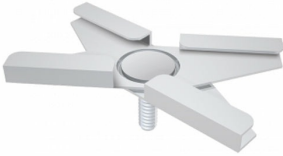

8.5 x 11 Ceiling Mount Poster Display Signs - with Ceiling Anchor

FOR CURRENT PRICING, VISIT THE ID # LISTED ABOVE

Product Details

- Hanging Frame Poster Display for Graphic Poster Boards
- Ceiling Anchor attaches easily to grid ceilings (6" riser)
- **Built to display 8 1/2" x 11" boards and other substrates**
- Strong steel clip
- Constructed with durable aluminum
- Slide In Side Loading
- Chose Horizontal or Vertical Orientation
- Hanging Display available in **Black or Silver** finishes
- Overall Sign Holder Weight: **3 LBS**
- Ceiling Displays Best suited for **Indoor Use Only**

Ordering Options

- **Clear Protective Overlays (Set of 2)** - Protect your graphic while it is on display
- **Non Glare Protective Overlays (Set of 2)** - Protects your graphic and removes the glare from lighting that is common on a clear overlay
- **Coroplast Backer Boards** - Used to give rigidity to your graphic from behind (only needed if your graphic is not mounted already)

Model	Frame Dimensions	Mounting Information	Ships Via	Product Weight
TTR401	8 1/2" x 11"	Ceiling Anchor	UPS	3 LBS