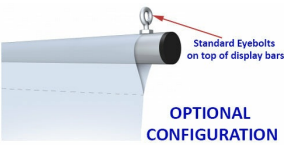

Ordering Options

- **Standard Configuration**
  Eyebolt mounted atop the Top Crossbar and is removable. Top bar is 2" longer than the bottom which sits flush in the hem
- **Side Configuration**
  Eyebolts mounted on the sides of the Top Crossbar. Same cost as standard configuration

We Print Fabric Banners

ENJOY ONE STOP SHOPPING!

We now print the banners that go along with our Banner Stands.

- Our fabric banners are printed with a Dye Sublimation printer at 720 DPI for excellent quality
- Pricing includes 1/2 hour of CPU time to review your artwork files
- FREE Proofs in PDF format can be sent for approval, once order is placed
- Lead Time: Banners takes 3-4 business days
- We provide the Velcro for Hook & Loop Banner Stand Applications
- We provide "Pole Pockets" for Banner Stands which use Dowels
- Artwork must be ready to print in a Hi-Res format.

-View Artwork Requirements

WHEN ORDERING BELOW, SELECT THE DROP DOWN MENU NAMED **BANNER SIZE TO PRINT** TO CHOOSE WHAT SIZE BANNER YOU WANT PRINTED.

CUSTOM BANNER SIZES AVAILABLE (CALL or EMAIL for QUOTE)

Model	Graphic Width	Single or Multiple Sections?	Tube Diameter	Ships Via	Product Weight
TTR507	18" Wide	Single	7/8"	UPS	1 LB