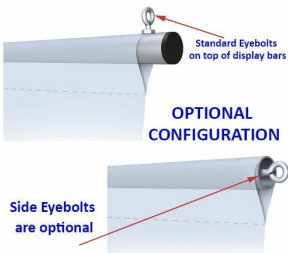

180" Extra Wide Ceiling Mounted Graphic Bars (Multiple Sections)

FOR CURRENT PRICING, VISIT THE ID # LISTED ABOVE

Product Details

- Lightweight Aluminum Tubes
- **180" Wide Graphic Display**
- Extra Long ceiling mounted display hangs from secured wires
- Displays **1** single poster / banner
- **1 1/4" Diameter Aluminum Bars**
- Black end caps on Standard Configuration displays
- Sold as a **Top Crossbar and Bottom Crossbar in 2 Pieces**
- Top Bar is 2" longer than bottom bar
- There is additional 1" from endcap to the inside of the nut on each end
- Simply hem banners top and bottom for aluminum tubes
- Integral hanging hooks made of solid steel
- Chose Between Standard (Top Eyebolts) Or Side (Side Eyebolts) Configuration
- Hanging Frames are available in **Silver** finish
- Multiple Section Tube
- 4 Hanging Eyebolts
- Overall Sign Holder Weight: **9 LBS**
- Ceiling Mounted Graphic Bars Best suited for **Indoor Use Only**

Ordering Options

- **Standard Configuration**
Eyebolt mounted atop the Top Crossbar and is removable. Top bar is 2" longer than the bottom which sits flush in the hem
- **Side Configuration**
Eyebolts mounted on the sides of the Top Crossbar. Same cost as standard configuration

Model	Graphic Width	Single or Multiple Sections?	Tube Diameter	Ships Via	Product Weight
TTR520	180" Wide	Multiple	1 1/4"	UPS	9 LBS