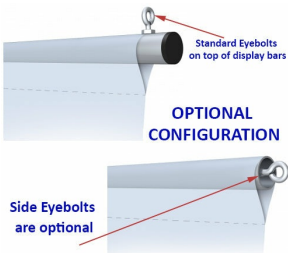

180" Extra Wide Ceiling Mounted Graphic Bars (Multiple Sections)

FOR CURRENT PRICING, VISIT THE ID # LISTED ABOVE

Product Details

- Lightweight Aluminum Tubes
- **180" Wide Graphic Display**
- Extra Long ceiling mounted display hangs from secured wires
- Displays **1** single poster / banner
- **1 1/4" Diameter Aluminum Bars**
- Black end caps on Standard Configuration displays
- Sold as a **Top Crossbar and Bottom Crossbar in 2 Pieces**
- Top Bar is 2" longer than bottom bar
- There is additional 1" from endcap to the inside of the nut on each end
- Simply hem banners top and bottom for aluminum tubes
- Integral hanging hooks made of solid steel
- Chose Between Standard (Top Eyebolts) Or Side (Side Eyebolts) Configuration
- Hanging Frames are available in **Silver** finish
- Multiple Section Tube
- 4 Hanging Eyebolts
- Overall Sign Holder Weight: **9 LBS**
- Ceiling Mounted Graphic Bars Best suited for **Indoor Use Only**

Ordering Options

- **Standard Configuration**
Eyebolt mounted atop the Top Crossbar and is removable. Top bar is 2" longer than the bottom which sits flush in the hem
- **Side Configuration**
Eyebolts mounted on the sides of the Top Crossbar. Same cost as standard configuration

Model	Graphic Width	Single or Multiple Sections?	Tube Diameter	Ships Via	Product Weight
TTR520	180" Wide	Multiple	1 1/4"	UPS	9 LBS