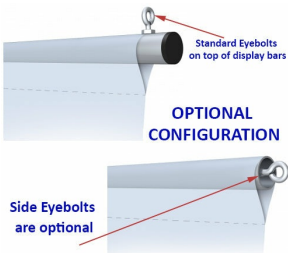

Product Sheet

Item ID # TTR518

144" Extra Wide Ceiling Mounted Graphic Bars (Multiple Sections)

FOR CURRENT PRICING, VISIT THE ID # LISTED ABOVE

Product Details

- Lightweight Aluminum Tubes
- **144" Wide Graphic Display**
- Extra Long ceiling mounted display hangs from secured wires
- Displays **1** single poster / banner
- **1 1/4" Diameter Aluminum Bars**
- Black end caps on Standard Configuration displays
- Sold as a **Top Crossbar and Bottom Crossbar in 2 Pieces**
- Top Bar is 2" longer than bottom bar
- There is additional 1" from endcap to the inside of the nut on each end
- Simply hem banners top and bottom for aluminum tubes
- Integral hanging hooks made of solid steel
- Chose Between Standard (Top Eyebolts) Or Side (Side Eyebolts) Configuration
- Hanging Frames are available in **Silver** finish
- Multiple Section Tube
- 3 Hanging Eyebolts
- Overall Sign Holder Weight: **6 LBS**
- Ceiling Mounted Graphic Bars Best suited for **Indoor Use Only**

Ordering Options

- **Standard Configuration**
Eyebolt mounted atop the Top Crossbar and is removable. Top bar is 2" longer than the bottom which sits flush in the hem
- **Side Configuration**
Eyebolts mounted on the sides of the Top Crossbar. Same cost as standard configuration

Model	Graphic Width	Single or Multiple Sections?	Tube Diameter	Ships Via	Product Weight
TTR518	144" Wide	Multiple	1 1/4"	UPS	6 LBS