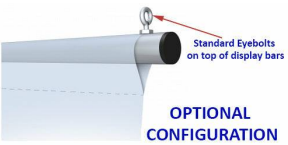

Ordering Options

- **Standard Configuration**
  Eyebolt mounted atop the Top Crossbar and is removable. Top bar is 2" longer than the bottom which sits flush in the hem
- **Side Configuration**
  Eyebolts mounted on the sides of the Top Crossbar. Same cost as standard configuration

We Print Fabric Banners

ENJOY ONE STOP SHOPPING!

We now print the banners that go along with our Banner Stands.

- Our fabric banners are printed with a Dye Sublimation printer at 720 DPI for excellent quality
- Pricing includes 1/2 hour of CPU time to review your artwork files
- FREE Proofs in PDF format can be sent for approval, once order is placed
- Lead Time: Banners takes 3-4 business days
- We provide the Velcro for Hook & Loop Banner Stand Applications
- We provide "Pole Pockets" for Banner Stands which use Dowels
- Artwork must be ready to print in a Hi-Res format.

View Artwork Requirements

WHEN ORDERING BELOW, SELECT THE DROP DOWN MENU NAMED **BANNER SIZE TO PRINT** TO CHOOSE WHAT SIZE BANNER YOU WANT PRINTED.

CUSTOM BANNER SIZES AVAILABLE (CALL or EMAIL for QUOTE)

Model	Graphic Width	Single or Multiple Sections?	Tube Diameter	Ships Via	Product Weight
TTR508	22" Wide	Single	7/8"	UPS	2 LBS