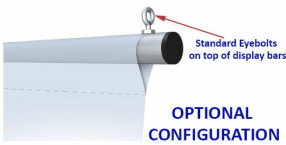

Ordering Options

- **Standard Configuration**
  Eyebolt mounted atop the Top Crossbar and is removable. Top bar is 2" longer than the bottom which sits flush in the hem
- **Side Configuration**
  Eyebolts mounted on the sides of the Top Crossbar. Same cost as standard configuration

We Print Fabric Banners

ENJOY ONE STOP SHOPPING!

We now print the banners that go along with our Banner Stands.

- Our fabric banners are printed with a Dye Sublimation printer at 720 DPI for excellent quality
- Pricing includes 1/2 hour of CPU time to review your artwork files
- FREE Proofs in PDF format can be sent for approval, once order is placed
- Lead Time: Banners takes 3-4 business days
- We provide the Velcro for Hook & Loop Banner Stand Applications
- We provide "Pole Pockets" for Banner Stands which use Dowels
- Artwork must be ready to print in a Hi-Res format.

View Artwork Requirements

WHEN ORDERING BELOW, SELECT THE DROP DOWN MENU NAMED **BANNER SIZE TO PRINT** TO CHOOSE WHAT SIZE BANNER YOU WANT PRINTED.

CUSTOM BANNER SIZES AVAILABLE (CALL or EMAIL for QUOTE)

Model	Graphic Width	Single or Multiple Sections?	Tube Diameter	Ships Via	Product Weight
TTR508	22" Wide	Single	7/8"	UPS	2 LBS