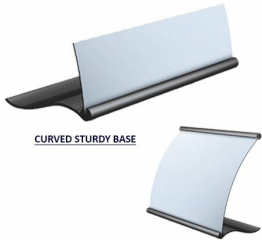

Curved Mount CounterTop Display (14" x 11" Insert)

FOR CURRENT PRICING, VISIT THE ID # LISTED ABOVE

Product Details

- Curved SignHolder for Graphic Poster Boards
- Display mount sits flat on any surface
- Displays 1 poster, **one** sided
- **Accepts 14" Wide x 11" High Insert Size**
- CounterTop mounts constructed with durable aluminum
- Includes non reflective matte lens overlay
- Curved SignHolders available in **Black or Silver** finishes
- Height Off Floor: 13"
- **Front to Back Floor Space (Depth): 6"**
- Assemble without tools (no loose parts to lose)
- Overall Sign Holder Weight: **3 LBS**
- Curved CounterTop Display Stands Best suited for **Indoor Use Only**
- **Does Not Come with Graphics Board**

***Place (1) Poster Board 14" x 11"**

CURVED STURDY BASE

MOUNTED
BASES
COME IN
SILVER & BLACK
FINISHES

Model	Insert Size	Overall Height	Base Width	Front to Back Depth	Ships Via	Product Weight
TTR254	14" x 11"	16"	13"	6"	UPS	3 LBS