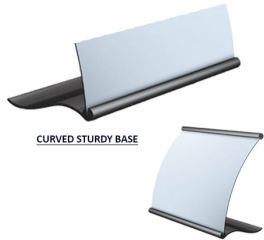

Curved Mount CounterTop Display (14" x 11" Insert)

FOR CURRENT PRICING, VISIT THE ID # LISTED ABOVE

Product Details

- Curved SignHolder for Graphic Poster Boards
- Display mount sits flat on any surface
- Displays 1 poster, **one** sided
- **Accepts 14" Wide x 11" High Insert Size**
- CounterTop mounts constructed with durable aluminum
- Includes non reflective matte lens overlay
- Curved SignHolders available in **Black or Silver** finishes
- Height Off Floor: 13"
- **Front to Back Floor Space (Depth): 6"**
- Assemble without tools (no loose parts to lose)
- Overall Sign Holder Weight: **3 LBS**
- Curved CounterTop Display Stands Best suited for **Indoor Use Only**
- **Does Not Come with Graphics Board**

***Place (1) Poster Board 14" x 11"**

CURVED STURDY BASE

MOUNTED
BASES
COME IN
SILVER & BLACK
FINISHES

Model	Insert Size	Overall Height	Base Width	Front to Back Depth	Ships Via	Product Weight
TTR254	14" x 11"	16"	13"	6"	UPS	3 LBS