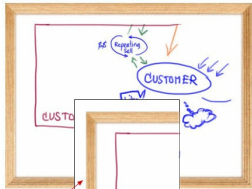

Adjustable Pedestal White Dry Erase Board 18x14 Wood Frame

FOR CURRENT PRICING, VISIT THE ID # LISTED ABOVE

Product Details

- Pedestal White Board Sign Holder with Wood Frame
- Adjustable Dry Erase Board Stand
- 18x14 Framed White Dry Erase Board
- Base and single pole upright are finished matte black
- Circular Base: 10" / Round Pole: 7/8"
- Wood trim frame (3/4" wide) borders whiteboard
- Durable White Melamine Surface
- Pedestal Adjustable height ranges from 36" to 66" tall
- Open Face White Dry Erase boards 18x14 displays **for INDOOR use only**

Ordering Options

- Frame Orientation: Portrait or Landscape
- **Standard Marker Set (4 Colors):**
  Wipes off Easily (Black, Blue, Green, Red)
- **Dry Eraser & Spray Cleaner Combo:**
  Soft pile, the eraser collects dust and marker residue.
  The pump spray cleaner removes ghosting, grease, dirt, and stains with a clean dry cloth

*Marker Set ships with White Board
*Both Combo Options ship in a Separate Box

*CUSTOM SIZES AVAILABLE | CALL US

1/2" Wide Wood Trim Frame

Model	Overall Letter Board Size	Ships Via	Shipping Weight
PWDWAF-1814	18" x 14"	UPS	16