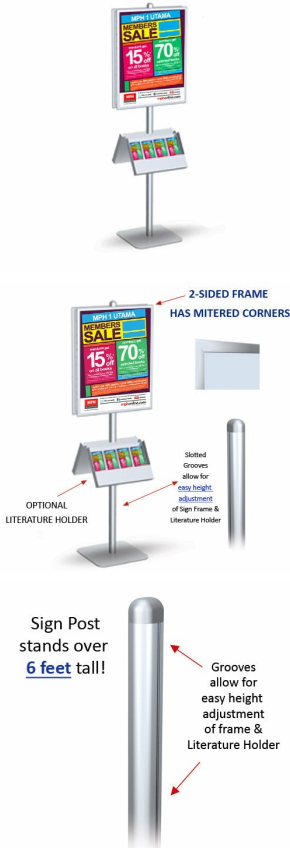

## POSTO-STAND™ Sign stand w Double Sided 22x28 Snap Frame

FOR CURRENT PRICING, VISIT THE ID # LISTED ABOVE

### Product Details

- POSTO-STAND™ Displays TWO Posters 22" Wide x 28" High
- Overall Post Height: 72" (6 FEET TALL)
- Sign Post is slotted on both sides for frame and accessory height adjustments
- Includes (2) Snap Frame 22x28 for **DOUBLE SIDED** Viewing
- **Black and Silver 22x28** Sign Stand finishes available
- Poster Stand, Snap Frame profile overlaps poster by **3/8" all around**
- **Holds up to 1/32" thick material**
- **Styrene Backer & Clear Protective Overlay included**
- Mitered corners add to the poster display frame's stylish look!
- Snap frame rails open for quick and easy access
- Sign Stand Orientation: Vertical (Portrait)
- Poster Display Stand mounts center hung onto sign pole
- Weighted Steel Base Provides Added Stability
- 17" Square Base
- Built with durable aluminum
- **American Designed and American Made!**
- POSTO-STAND™ Sign Stands Designed for Indoor Use Only!

#### Pamphlet / Catalog Holders

Built from durable steel, the center hung Pamphlet and Catalog holders easily slide onto the display stand's slotted post, allowing you to decide your desired height adjustment.