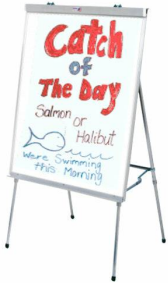

Product Sheet

Item ID # TTR561

27x36 Dry Erase White Board Easels - 4 Leg Posts | Create Your Message or Sign - Portable & Foldable

FOR CURRENT PRICING, VISIT THE ID # LISTED ABOVE

Product Details

- Superior Strong Aluminum Construction
- White Board Dry Erase Easel + Adjustable Height
- Folds Down to 28 1/2" x 38" x 3"
- Fully riveted, NO PARTS TO LOSE!
- Single-Sided, Easily Foldable
- Writing surface: 27" w. x 36" h.
- Unique, grooved 4-leg design for easy alignment into 3 positions
- Full-length marker/chalk tray
- Spring-loaded bar for flipcharts
- Reliable aluminum clutch mechanism for secure locking
- Silver Finish
- Very lightweight and portable
- Rubber Tips on Legs Prevent Slipping
- Overall Display weight: **14 lbs**
- Dry Erase Easels Best for **Indoor Use Only**