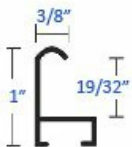

## Picture Frames | Classic Metal Poster Displays

FOR CURRENT PRICING, VISIT THE ID # LISTED ABOVE

3/8" WIDE METAL FRAME

6 Metal Finishes  
(Satin & Polished)

### Product Details

- **Classic Picture Frames**
- Frame For Photos, Posters and Other Printed Signage
- Rounded Metal Frame Profile: **3/8" Wide**
- Overall Poster Frame Depth: **1"**
- **6** Anodized aluminum frame finishes
- Viewable Area: Moulding overlaps your insert (poster) by **5/16"**
- **Frame Orientation Mounts [Portrait or Landscape](#)**
- Accepts printed material up to 1/4" thick when no backer board is chosen. If you do choose a backer board, then a thin poster **1/16"** or less would work best.
- You can buy this frame empty or with a backer board and acrylic window
- **Metal Picture Frame ships UNASSEMBLED.**
- Installs Easily: Mounting hardware included
- Classic Metal Frames are for **INDOOR USE ONLY**
- **Call For Custom Wall Mount Poster Display Frames**