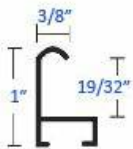

## Picture Frames | Classic Metal Poster Displays

FOR CURRENT PRICING, VISIT THE ID # LISTED ABOVE

3/8" WIDE METAL FRAME

6 Metal Finishes  
(Satin & Polished)

### Product Details

- **Classic Picture Frames**
- Frame For Photos, Posters and Other Printed Signage
- Rounded Metal Frame Profile: **3/8" Wide**
- Overall Poster Frame Depth: **1"**
- **6** Anodized aluminum frame finishes
- Viewable Area: Moulding overlaps your insert (poster) by **5/16"**
- **Frame Orientation Mounts [Portrait or Landscape](#)**
- Accepts printed material up to 1/4" thick when no backer board is chosen. If you do choose a backer board, then a thin poster **1/16"** or less would work best.
- You can buy this frame empty or with a backer board and acrylic window
- **Metal Picture Frame ships UNASSEMBLED.**
- Installs Easily: Mounting hardware included
- Classic Metal Frames are for **INDOOR USE ONLY**
- **Call For Custom Wall Mount Poster Display Frames**