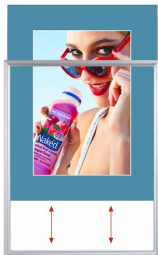

Matboards Create Numerous Benefits

- **4" Wide Mat Border** provides an upscale touch to your 24 x 36 poster insert with greater impact.

- Re-Printing of smaller size inserts will have cost savings.
- You can change your Mat Border colors anytime, and create an entire

new look for your interior.

- **4"** Viewable Mat Border
- Matboard Overlaps **24x36** Poster by **1/2"** ALL AROUND
- **24** Beveled Matboard Colors Available
- Magnetic Clamps are placed onto the back of the Matboard to secure your thin poster, graphic or image in place.
- **Magnetic Clamps will secure up to 1/16" insert thickness**

Ordering Options

- Frame Orientation: Portrait or Landscape

Acrylic (Protective) Window

- **Clear Acrylic (.040 Thickness)...(FREE of Charge)**
- Strong lightweight acrylic provides a clear viewing window
- **Non-Glare (.080 Thickness)...(See Pricing)**
- Reduces glare from natural or artificial light
- **Break Resistant (.060 Thickness)...(See Pricing)**
- High Impact acrylic, perfect for high traffic or public environments

Customize Your Sign Frame

- **Call for Custom Designer Beveled Slide-In Frames!**
- Any Matboard Border Size is Available
- Multiple Matboard Openings are Available
- 100+ Matboard Colors to Choose
- Powdercoated Beveled Sign Frame Finishes Available

Model	Insert Size	Overall Size	Viewable Area	Ships Via	Shipping Wt	How is Frame Shipped?
TLBSMAT4-2436	24" x 36"	32 7/8" x 44 7/8"	23" x 35"	FedEx	19	Assembled