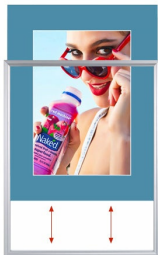

Matboards Create Numerous Benefits

- **4" Wide Mat Border** provides an upscale touch to your 14 x 22 poster insert with greater impact.

- Re-Printing of smaller size inserts will have cost savings.
- You can change your Mat Border colors anytime, and create an entire

new look for your interior.

- **4" Viewable Mat Border**
- Matboard Overlaps **14x22** Poster by **1/2" ALL AROUND**
- **24** Beveled Matboard Colors Available
- Magnetic Clamps are placed onto the back of the Matboard to secure your thin poster, graphic or image in place.
- **Magnetic Clamps will secure up to 1/16" insert thickness**

Ordering Options

- Frame Orientation: Portrait or Landscape

Acrylic (Protective) Window

- **Clear Acrylic (.040 Thickness)...(FREE of Charge)**

- Strong lightweight acrylic provides a clear viewing window

- **Non-Glare (.080 Thickness)...(See Pricing)**

- Reduces glare from natural or artificial light

- **Break Resistant (.060 Thickness)...(See Pricing)**

- High Impact acrylic, perfect for high traffic or public environments

Customize Your Sign Frame

- **Call for Custom Designer Beveled Slide-In Frames!**
- Any Matboard Border Size is Available
- Multiple Matboard Openings are Available
- 100+ Matboard Colors to Choose
- Powdercoated Beveled Sign Frame Finishes Available

Model	Insert Size	Overall Size	Viewable Area	Ships Via	Shipping Wt	How is Frame Shipped?
TLBSMAT4-1422	14" x 22"	22 7/8" x 30 7/8"	13" x 21"	FedEx	10	Assembled