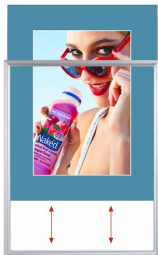

Matboards Create Numerous Benefits

- **4" Wide Mat Border** provides an upscale touch to your 12 x 24 poster insert with greater impact.

- Re-Printing of smaller size inserts will have cost savings.
- You can change your Mat Border colors anytime, and create an entire

new look for your interior.

- **4"** Viewable Mat Border
- Matboard Overlaps **12x24** Poster by **1/2"** ALL AROUND
- **24** Beveled Matboard Colors Available
- Magnetic Clamps are placed onto the back of the Matboard to secure your thin poster, graphic or image in place.
- **Magnetic Clamps will secure up to 1/16" insert thickness**

Ordering Options

- Frame Orientation: Portrait or Landscape

Acrylic (Protective) Window

- **Clear Acrylic (.040 Thickness)...(FREE of Charge)**
- Strong lightweight acrylic provides a clear viewing window
- **Non-Glare (.080 Thickness)...(See Pricing)**
- Reduces glare from natural or artificial light
- **Break Resistant (.060 Thickness)...(See Pricing)**
- High Impact acrylic, perfect for high traffic or public environments

Customize Your Sign Frame

- **Call for Custom Designer Beveled Slide-In Frames!**
- Any Matboard Border Size is Available
- Multiple Matboard Openings are Available
- 100+ Matboard Colors to Choose
- Powdercoated Beveled Sign Frame Finishes Available

Model	Insert Size	Overall Size	Viewable Area	Ships Via	Shipping Wt	How is Frame Shipped?
TLBSMAT4-1224	12" x 24"	20 7/8" x 32 7/8"	11" x 23"	FedEx	11	Assembled