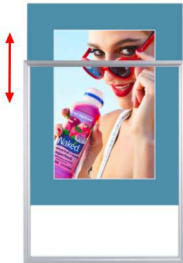

Matboards Create Numerous Benefits

- **4" Wide Mat Border** provides an upscale touch to your 18 x 24 poster insert with greater impact.

- Re-Printing of smaller size inserts will have cost savings.
- You can change your Mat Border colors anytime, and create an entire

new look for your interior.

- **4"** Viewable Mat Border
- Matboard Overlaps **18x24** Poster by **1/2"** ALL AROUND
- **24** Beveled Matboard Colors Available
- Magnetic Clamps are placed onto the back of the Matboard to secure your thin poster, graphic or image in place.
- **Magnetic Clamps will secure up to 1/16" insert thickness**

Ordering Options

- Frame Orientation: Portrait or Landscape

Acrylic (Protective) Window

- **Clear Acrylic (.040 Thickness)...(FREE of Charge)**
- Strong lightweight acrylic provides a clear viewing window
- **Non-Glare (.080 Thickness)...(See Pricing)**
- Reduces glare from natural or artificial light
- **Break Resistant (.060 Thickness)...(See Pricing)**
- High Impact acrylic, perfect for high traffic or public environments

Customize Your Sign Frame

- **Call for Custom Designer Beveled Slide-In Frames!**
- Any Matboard Border Size is Available
- Multiple Matboard Openings are Available
- 100+ Matboard Colors to Choose
- Powdercoated Beveled Sign Frame Finishes Available

Model	Insert Size	Overall Size	Viewable Area	Ships Via	Shipping Wt	How is Frame Shipped?
TLBSMAT4-1824	18" x 24"	26 7/8" x 32 7/8"	17" x 23"	FedEx	11	Assembled